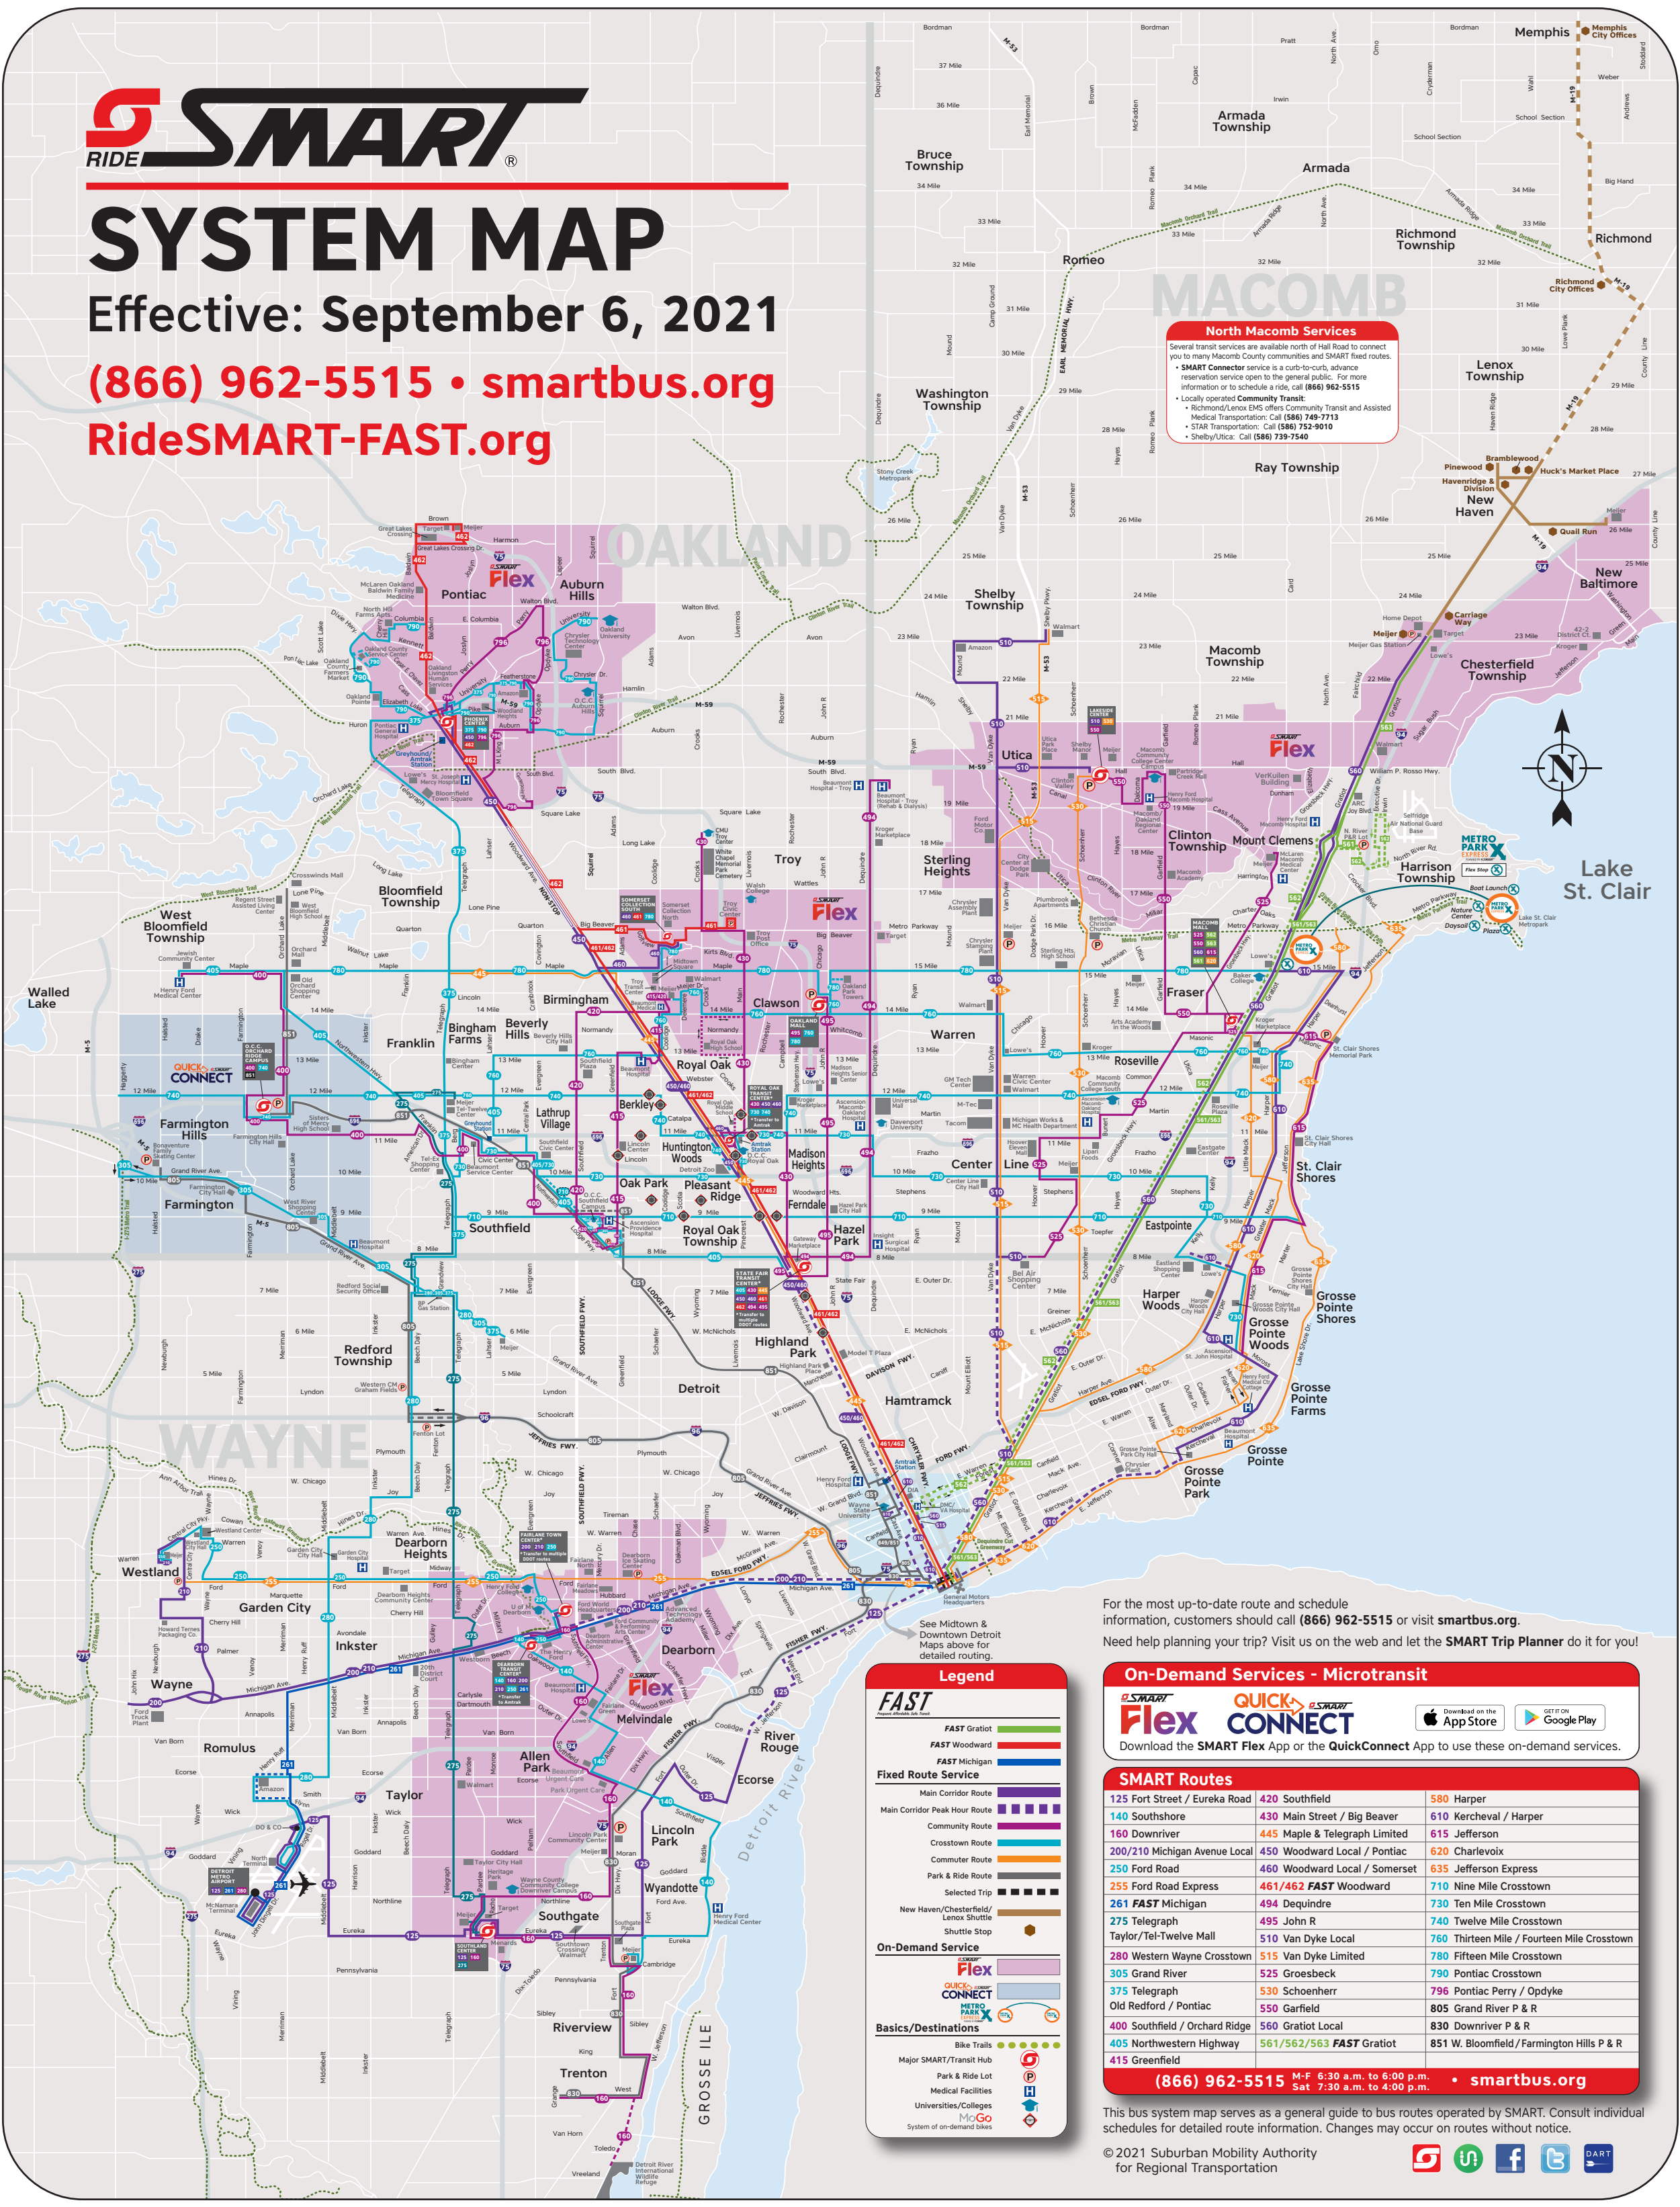

SYSTEM MAP

Effective: September 6, 2021

(866) 962-5515 • smartbus.org

RideSMART-FAST.org

For the most up-to-date route and schedule information, customers should call (866) 962-5515 or visit smartbus.org.
Need help planning your trip? Visit us on the web and let the SMART Trip Planner do it for you!

Legend

FAST
FAST Gratiot
FAST Woodward
FAST Michigan

Fixed Route Service
Main Corridor Route
Main Corridor Peak Hour Route
Community Route
Crosstown Route
Commuter Route
Park & Ride Route
Selected Trip
New Haven/Chesterfield/Lenox Shuttle
Shuttle Stop

On-Demand Service
Flex
QUICK CONNECT
METRO PARK X

Basics/Destinations
Bike Trails
Major SMART/Transit Hub
Park & Ride Lot
Medical Facilities
Universities/Colleges
McGo
System of on-demand bikes

On-Demand Services - Microtransit

Download the SMART Flex App or the QuickConnect App to use these on-demand services.

Download on the App Store | GET IT ON Google Play

SMART Routes

125 Fort Street / Eureka Road	420 Southfield	580 Harper
140 Southshore	430 Main Street / Big Beaver	610 Kercheval / Harper
160 Downriver	445 Maple & Telegraph Limited	615 Jefferson
200/210 Michigan Avenue Local	450 Woodward Local / Pontiac	620 Charlevoix
250 Ford Road	460 Woodward Local / Somers	635 Jefferson Express
255 Ford Road Express	461/462 FAST Woodward	710 Nine Mile Crosstown
261 FAST Michigan	494 Dequindre	730 Ten Mile Crosstown
275 Telegraph	495 John R	740 Twelve Mile Crosstown
Taylor/Tel-Twelve Mall	510 Van Dyke Local	760 Thirteen Mile / Fourteen Mile Crosstown
280 Western Wayne Crosstown	515 Van Dyke Limited	780 Fifteen Mile Crosstown
305 Grand River	525 Groesbeck	790 Pontiac Crosstown
375 Telegraph	530 Schoenherr	796 Pontiac Perry / Opdyke
Old Redford / Pontiac	550 Garfield	805 Grand River P & R
400 Southfield / Orchard Ridge	560 Gratiot Local	830 Downriver P & R
405 Northwestern Highway	561/562/563 FAST Gratiot	851 W. Bloomfield / Farmington Hills P & R
415 Greenfield		

(866) 962-5515 M-F 6:30 a.m. to 6:00 p.m. Sat 7:30 a.m. to 4:00 p.m. • smartbus.org

This bus system map serves as a general guide to bus routes operated by SMART. Consult individual schedules for detailed route information. Changes may occur on routes without notice.