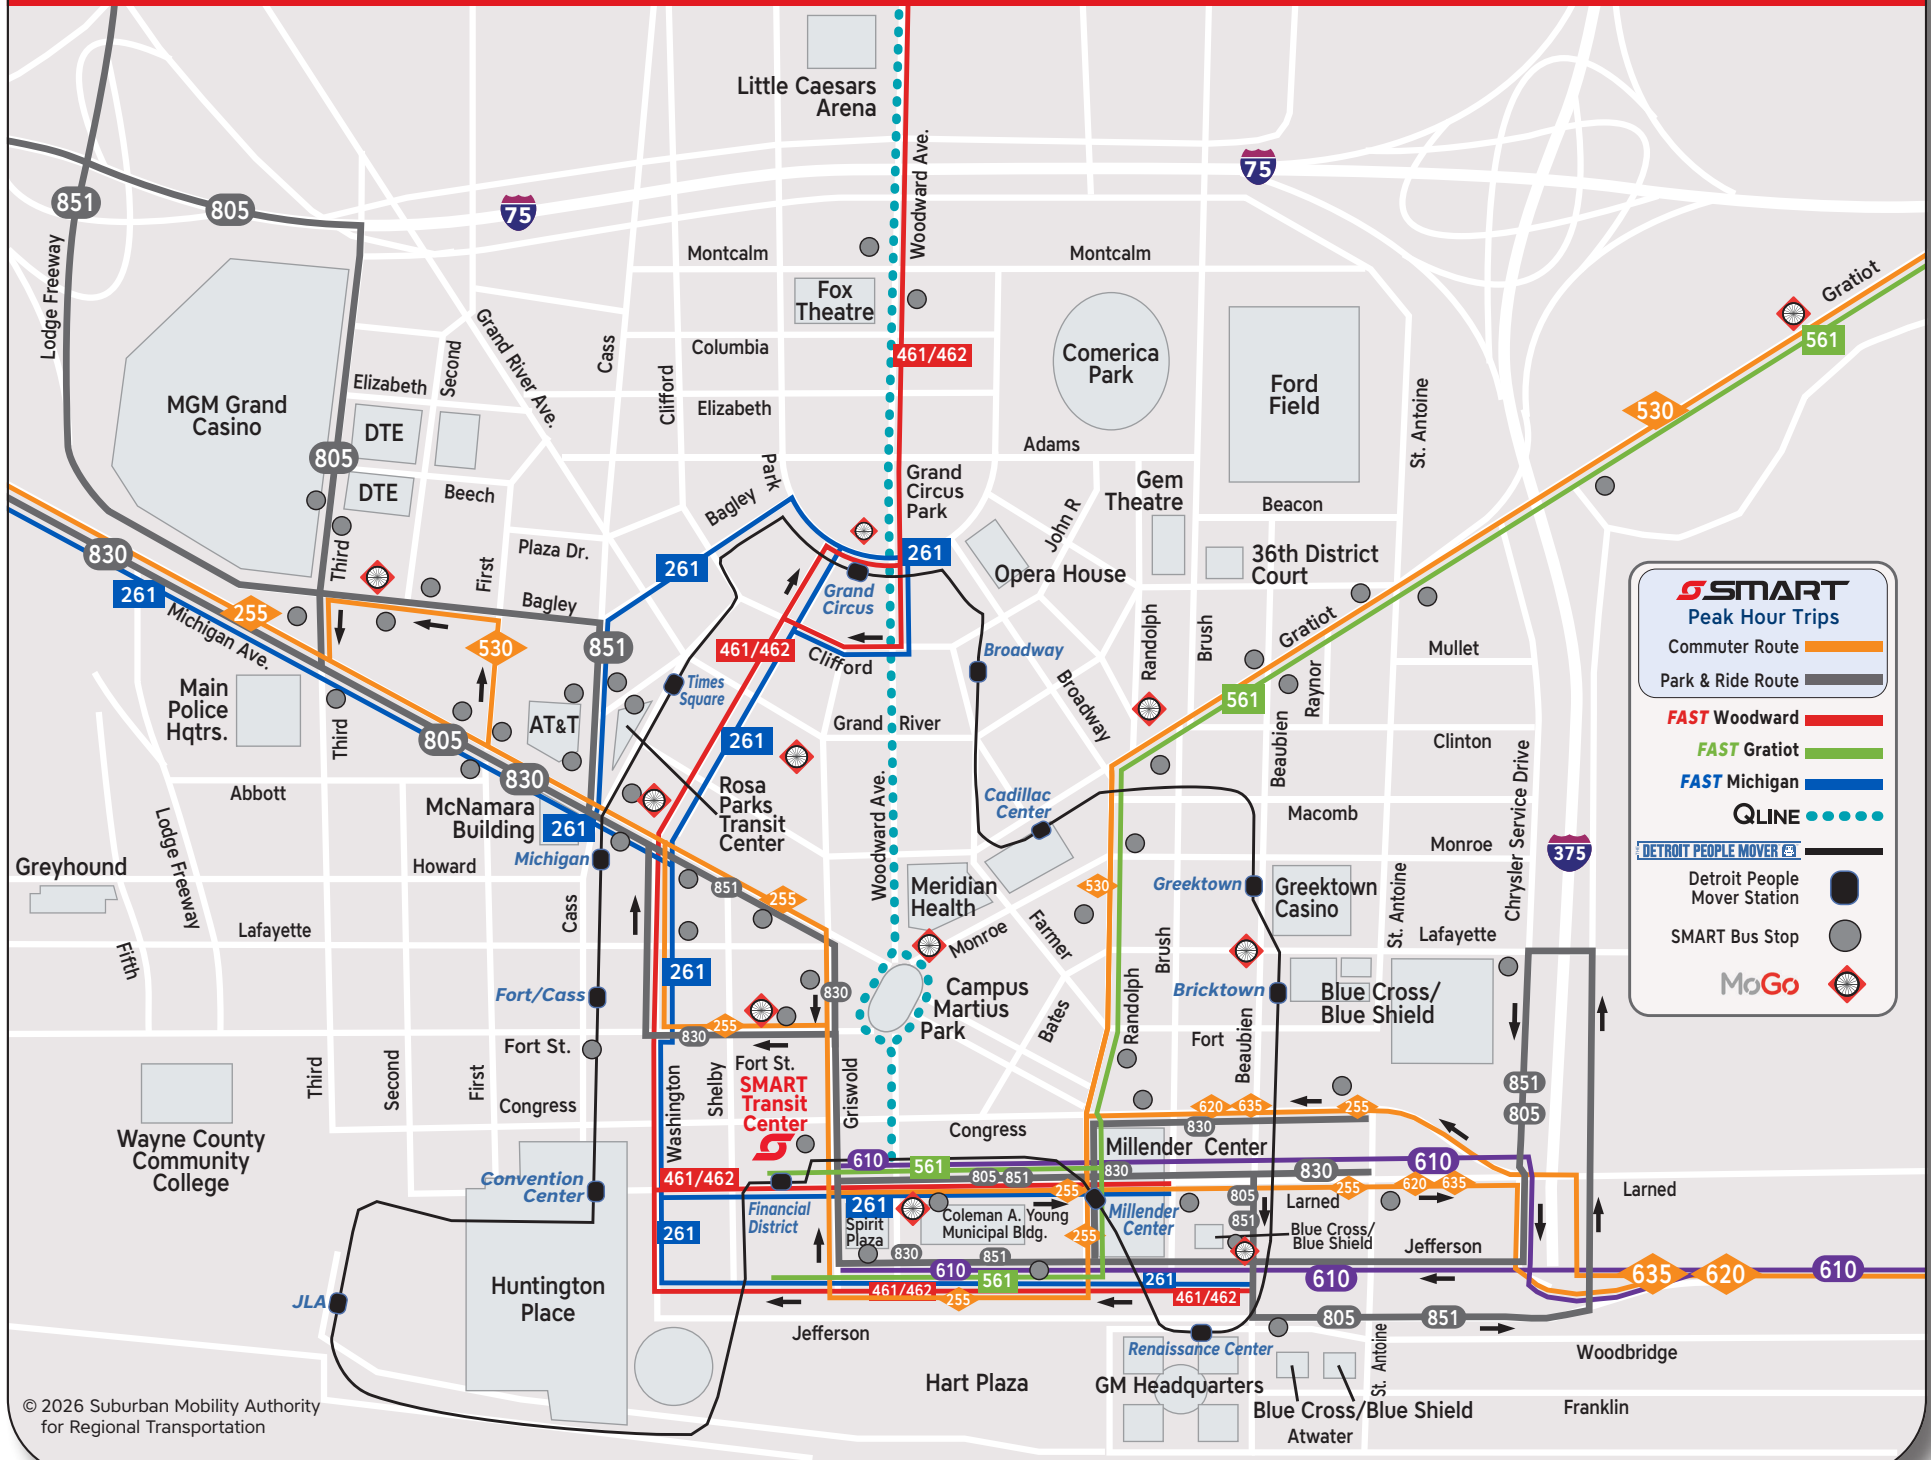

Downtown Detroit

SMART
Peak Hour Trips

Commuter Route

Park & Ride Route

FAST Woodward

FAST Gratiot

FAST Michigan

QLINE

DETROIT PEOPLE MOVER

Detroit People Mover Station

SMART Bus Stop

MoGo