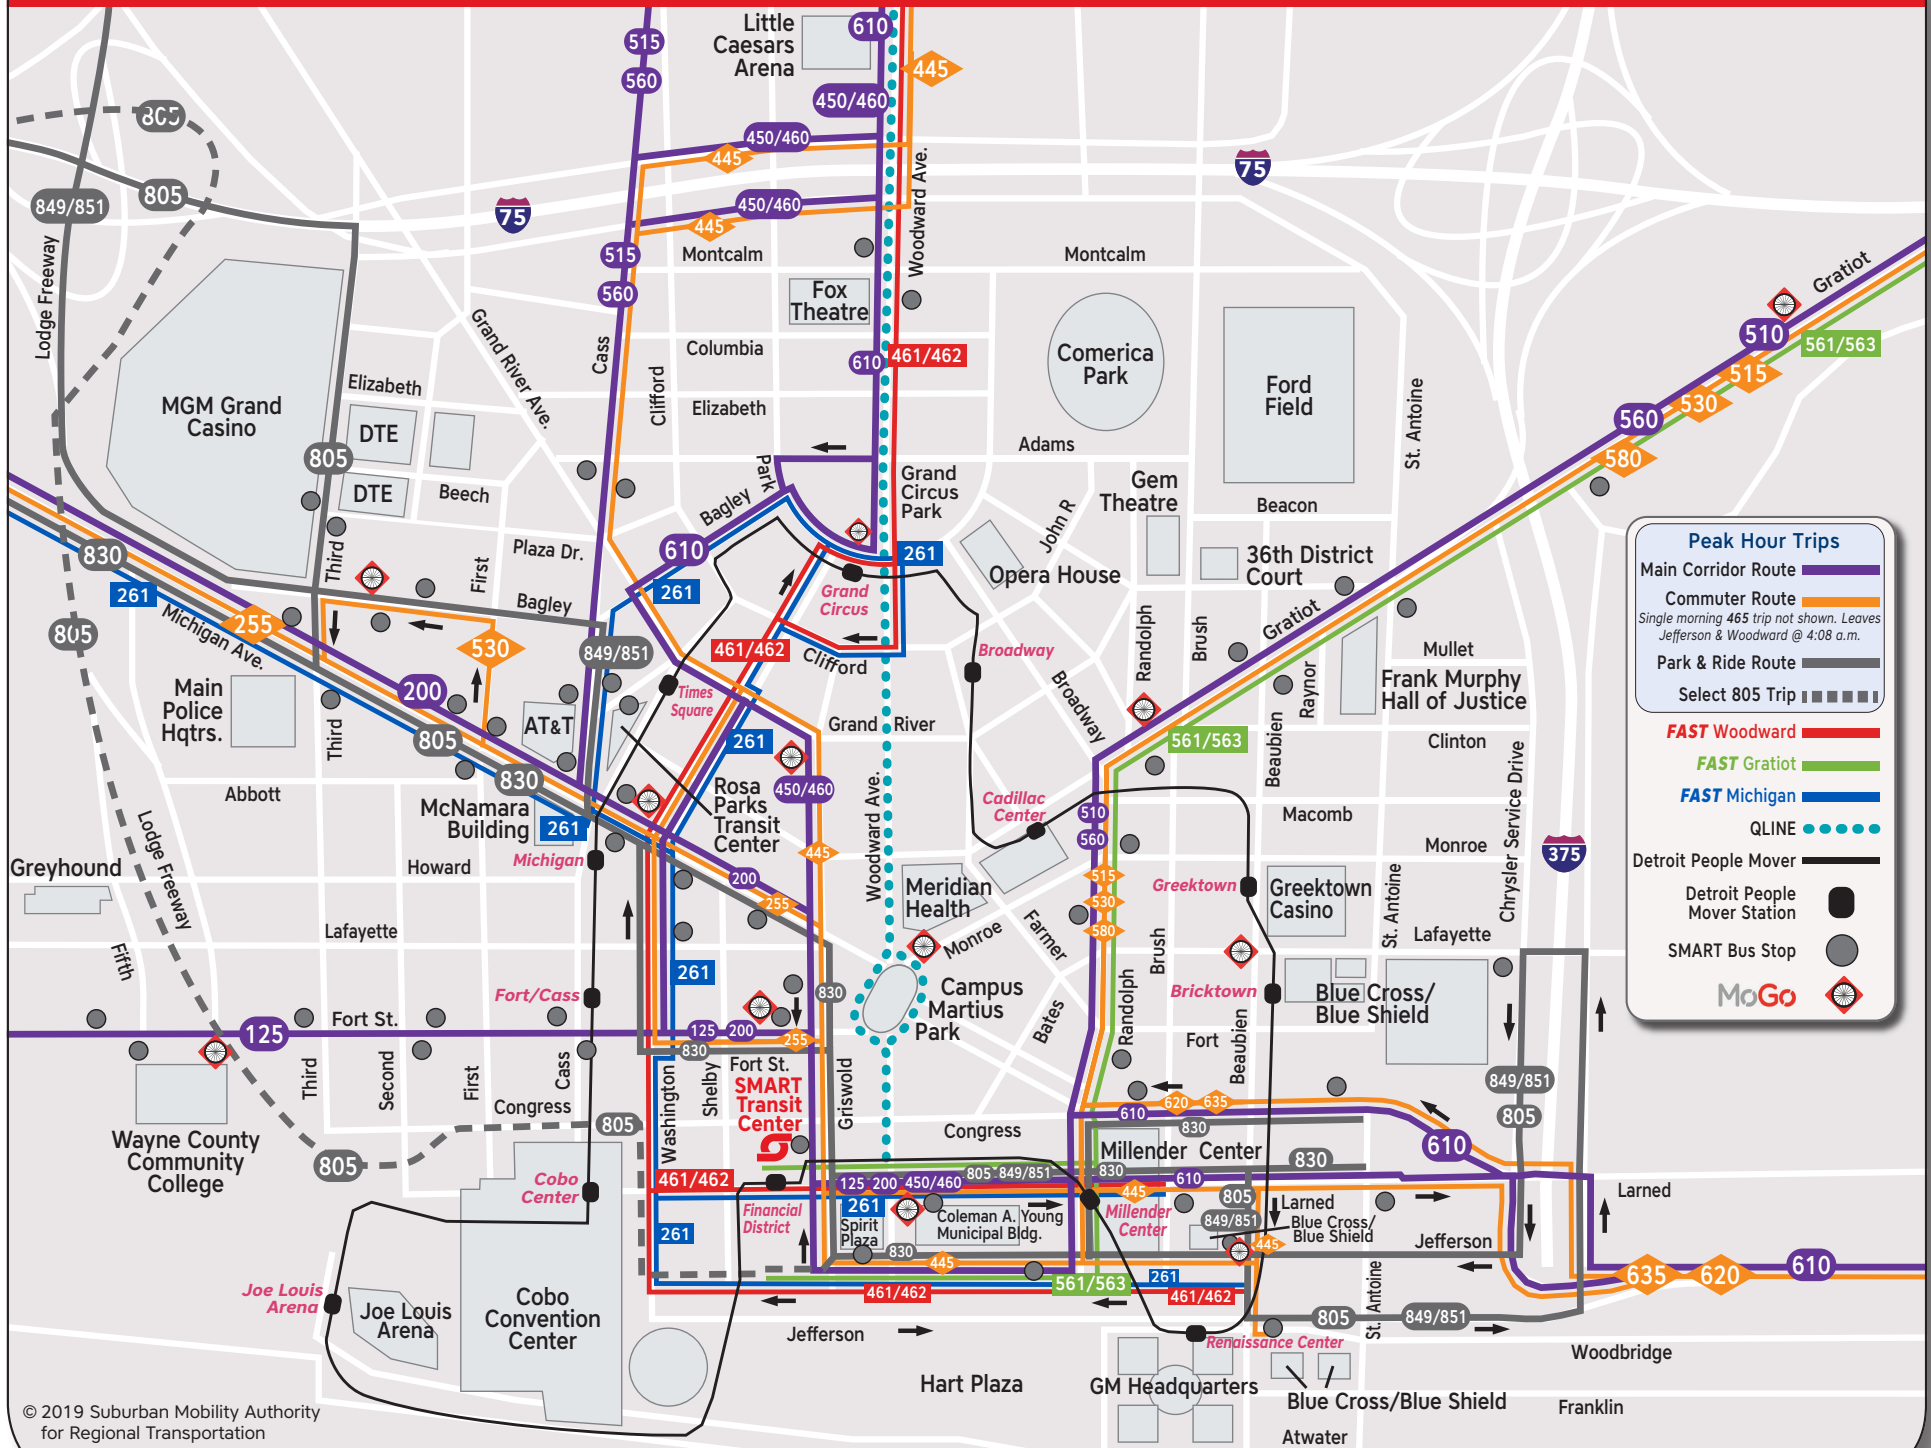

Downtown Detroit

Peak Hour Trips

- Main Corridor Route
- Commuter Route
- Park & Ride Route
- Select 805 Trip
- FAST Woodward
- FAST Gratiot
- FAST Michigan
- QLINE
- Detroit People Mover
- Detroit People Mover Station
- SMART Bus Stop
- MoGo