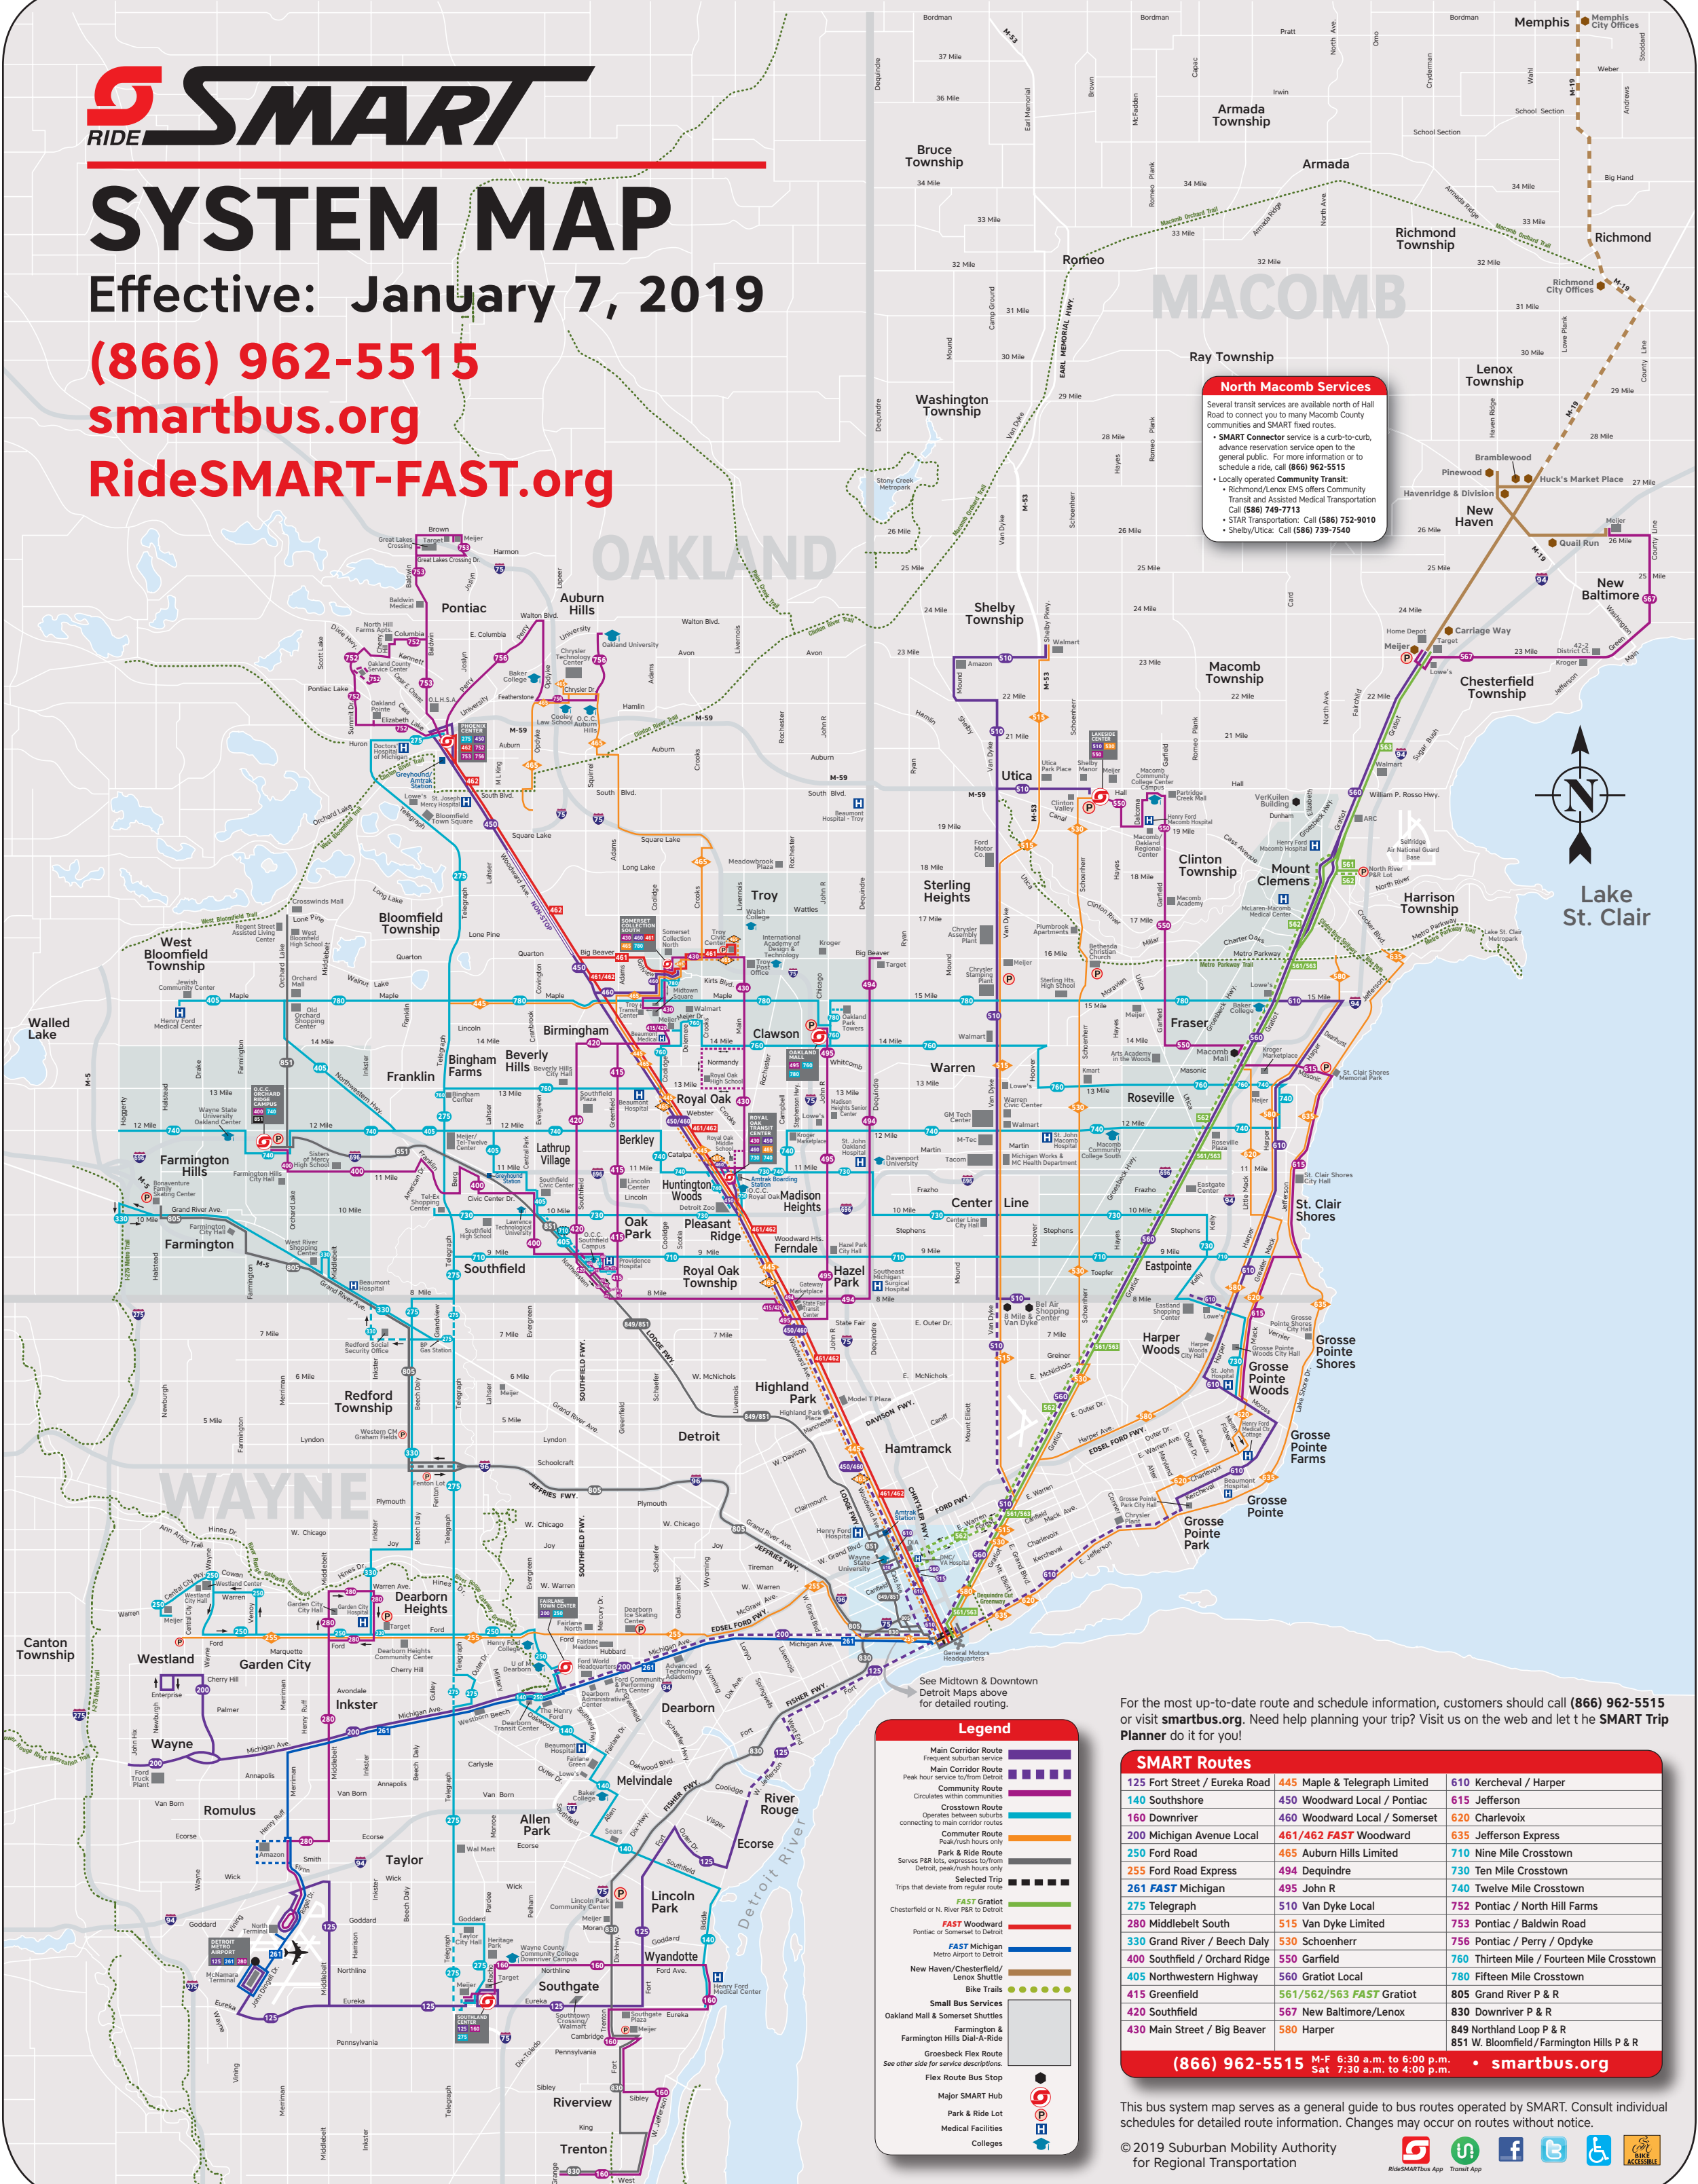

SYSTEM MAP

Effective: **January 7, 2019**

(866) 962-5515

smartbus.org

RideSMART-FAST.org

For the most up-to-date route and schedule information, customers should call (866) 962-5515 or visit smartbus.org. Need help planning your trip? Visit us on the web and let the SMART Trip Planner do it for you!

SMART Routes		
125 Fort Street / Eureka Road	445 Maple & Telegraph Limited	610 Kercheval / Harper
140 Southshore	450 Woodward Local / Pontiac	615 Jefferson
160 Downriver	460 Woodward Local / Somerset	620 Charlevoix
200 Michigan Avenue Local	461/462 FAST Woodward	635 Jefferson Express
250 Ford Road	465 Auburn Hills Limited	710 Nine Mile Crosstown
255 Ford Road Express	494 Dequindre	730 Ten Mile Crosstown
261 FAST Michigan	495 John R	740 Twelve Mile Crosstown
275 Telegraph	510 Van Dyke Local	752 Pontiac / North Hill Farms
280 Middlebelt South	515 Van Dyke Limited	753 Pontiac / Baldwin Road
330 Grand River / Beech Daly	530 Schoenherr	756 Pontiac / Perry / Opdyke
400 Southfield / Orchard Ridge	550 Garfield	760 Thirteen Mile / Fourteen Mile Crosstown
405 Northwestern Highway	560 Gratiot Local	780 Fifteen Mile Crosstown
415 Greenfield	561/562/563 FAST Gratiot	805 Grand River P & R
420 Southfield	567 New Baltimore/Lenox	830 Downriver P & R
430 Main Street / Big Beaver	580 Harper	849 Northland Loop P & R
		851 W. Bloomfield / Farmington Hills P & R

(866) 962-5515 M-F 6:30 a.m. to 6:00 p.m. Sat 7:30 a.m. to 4:00 p.m. • smartbus.org

This bus system map serves as a general guide to bus routes operated by SMART. Consult individual schedules for detailed route information. Changes may occur on routes without notice.