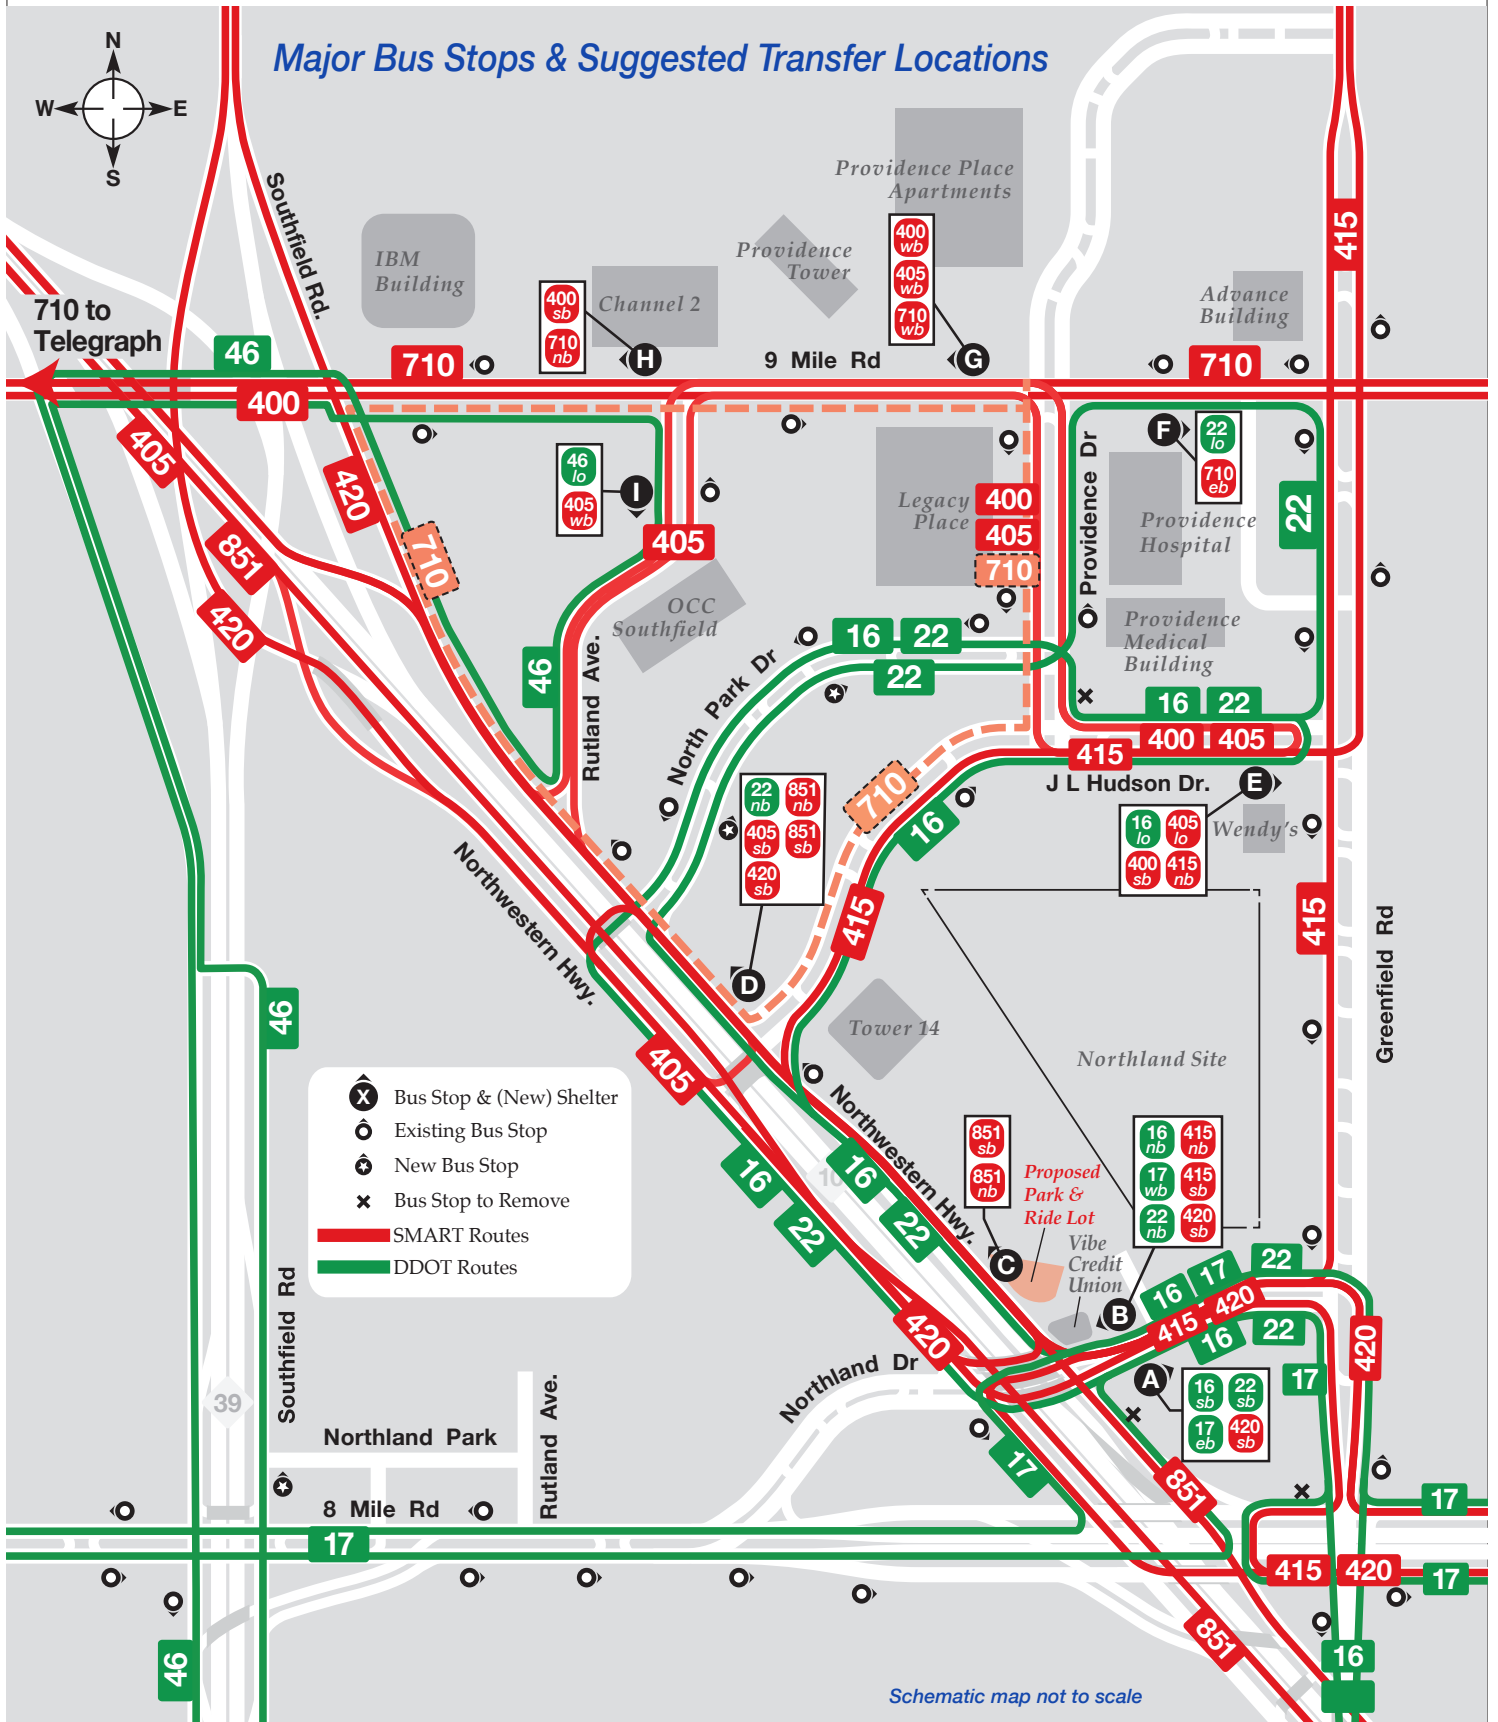

PROPOSED NORTHLAND ROUTING

Major Bus Stops & Suggested Transfer Locations

Schematic map not to scale