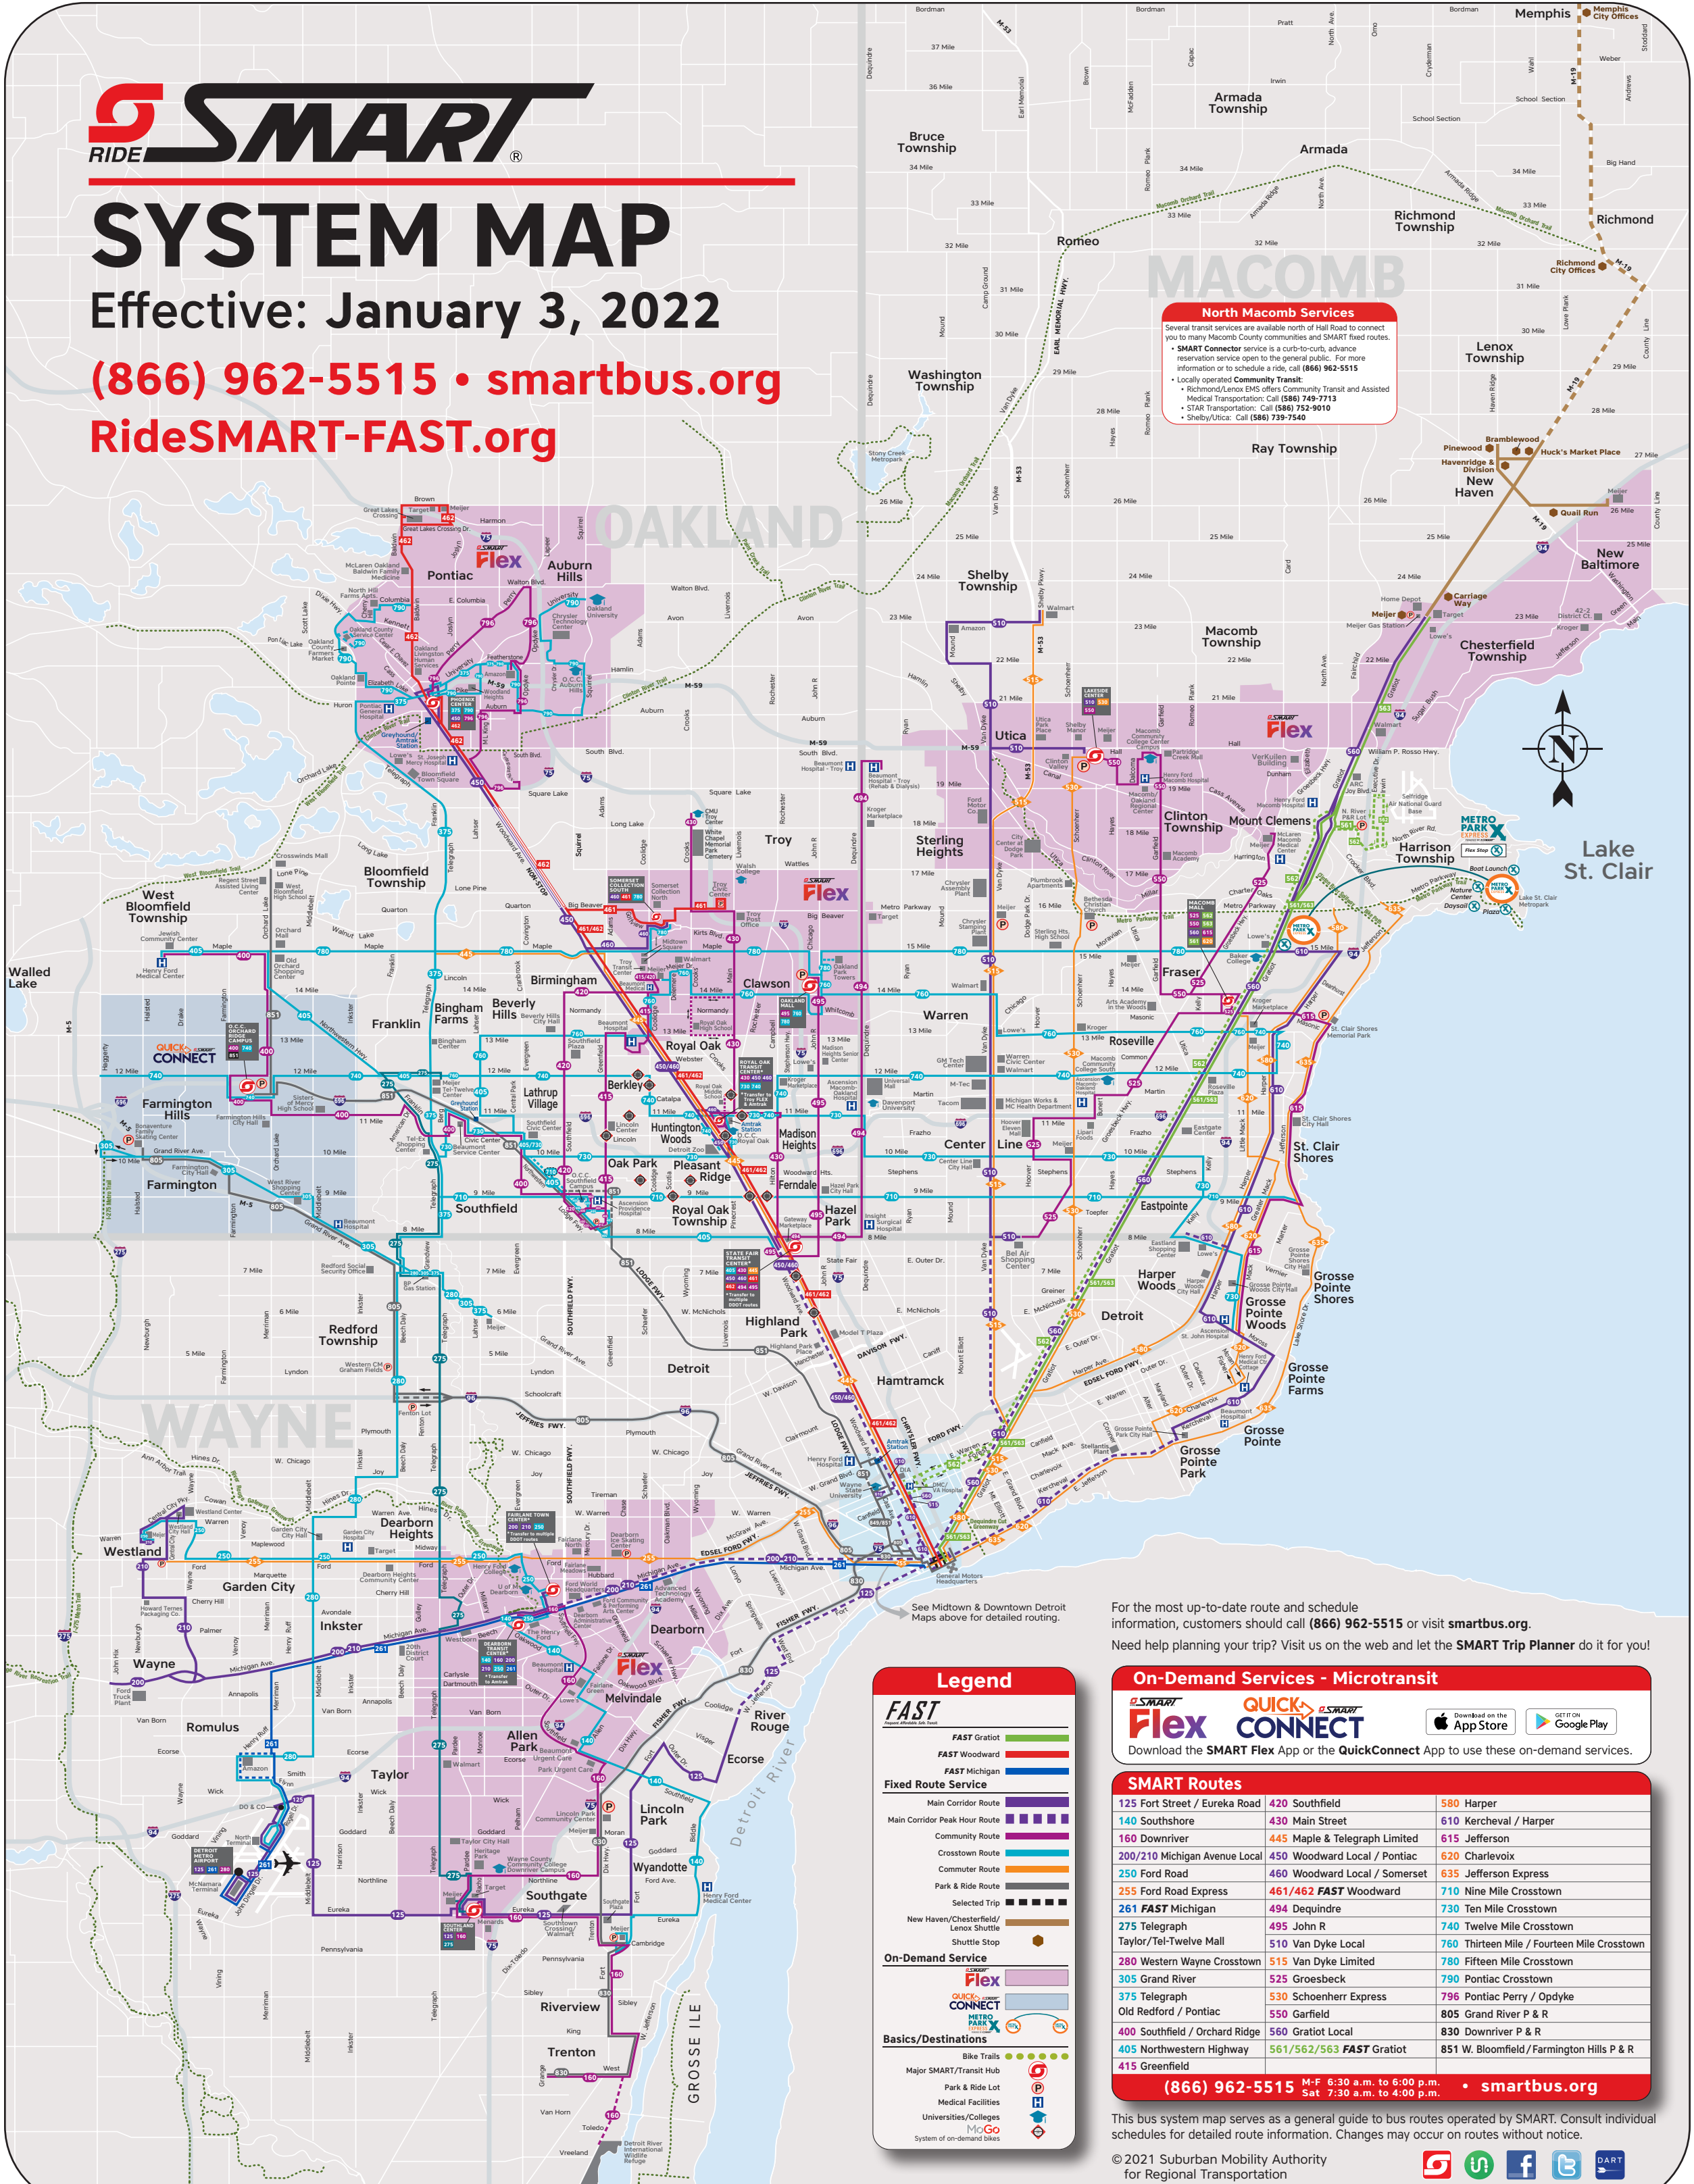

SYSTEM MAP

Effective: January 3, 2022

(866) 962-5515 • smartbus.org
RideSMART-FAST.org

Legend

FAST
FAST Gratiot
FAST Woodward
FAST Michigan

Fixed Route Service
Main Corridor Route
Main Corridor Peak Hour Route
Community Route
Crosstown Route
Commuter Route
Park & Ride Route
Selected Trip
New Haven/Chesterfield/Lenox Shuttle
Shuttle Stop

On-Demand Service
Flex
QUICK CONNECT
METRO PARK EXPRESS

Basics/Destinations
Bike Trails
Major SMART/Transit Hub
Park & Ride Lot
Medical Facilities
Universities/Colleges
MiGo
System of on-demand bikes

For the most up-to-date route and schedule information, customers should call (866) 962-5515 or visit smartbus.org.
Need help planning your trip? Visit us on the web and let the SMART Trip Planner do it for you!

On-Demand Services - Microtransit

SMART Flex QUICK CONNECT

Download the SMART Flex App or the QuickConnect App to use these on-demand services.

Download on the App Store | GET IT ON Google Play

SMART Routes

125 Fort Street / Eureka Road	420 Southfield	580 Harper
140 Southshore	430 Main Street	610 Kercheval / Harper
160 Downriver	445 Maple & Telegraph Limited	615 Jefferson
200/210 Michigan Avenue Local	450 Woodward Local / Pontiac	620 Charlevoix
250 Ford Road	460 Woodward Local / Somerset	635 Jefferson Express
255 Ford Road Express	461/462 FAST Woodward	710 Nine Mile Crosstown
261 FAST Michigan	494 Dequindre	730 Ten Mile Crosstown
275 Telegraph	495 John R	740 Twelve Mile Crosstown
Taylor/Tel-Twelve Mall	510 Van Dyke Local	760 Thirteen Mile / Fourteen Mile Crosstown
280 Western Wayne Crosstown	515 Van Dyke Limited	780 Fifteen Mile Crosstown
305 Grand River	525 Groesbeck	790 Pontiac Crosstown
375 Telegraph	530 Schoenherr Express	796 Pontiac Perry / Opdyke
Old Redford / Pontiac	550 Garfield	805 Grand River P & R
400 Southfield / Orchard Ridge	560 Gratiot Local	830 Downriver P & R
405 Northwestern Highway	561/562/563 FAST Gratiot	851 W. Bloomfield / Farmington Hills P & R
415 Greenfield		

(866) 962-5515 M-F 6:30 a.m. to 6:00 p.m. Sat 7:30 a.m. to 4:00 p.m. • smartbus.org

This system map serves as a general guide to bus routes operated by SMART. Consult individual schedules for detailed route information. Changes may occur on routes without notice.