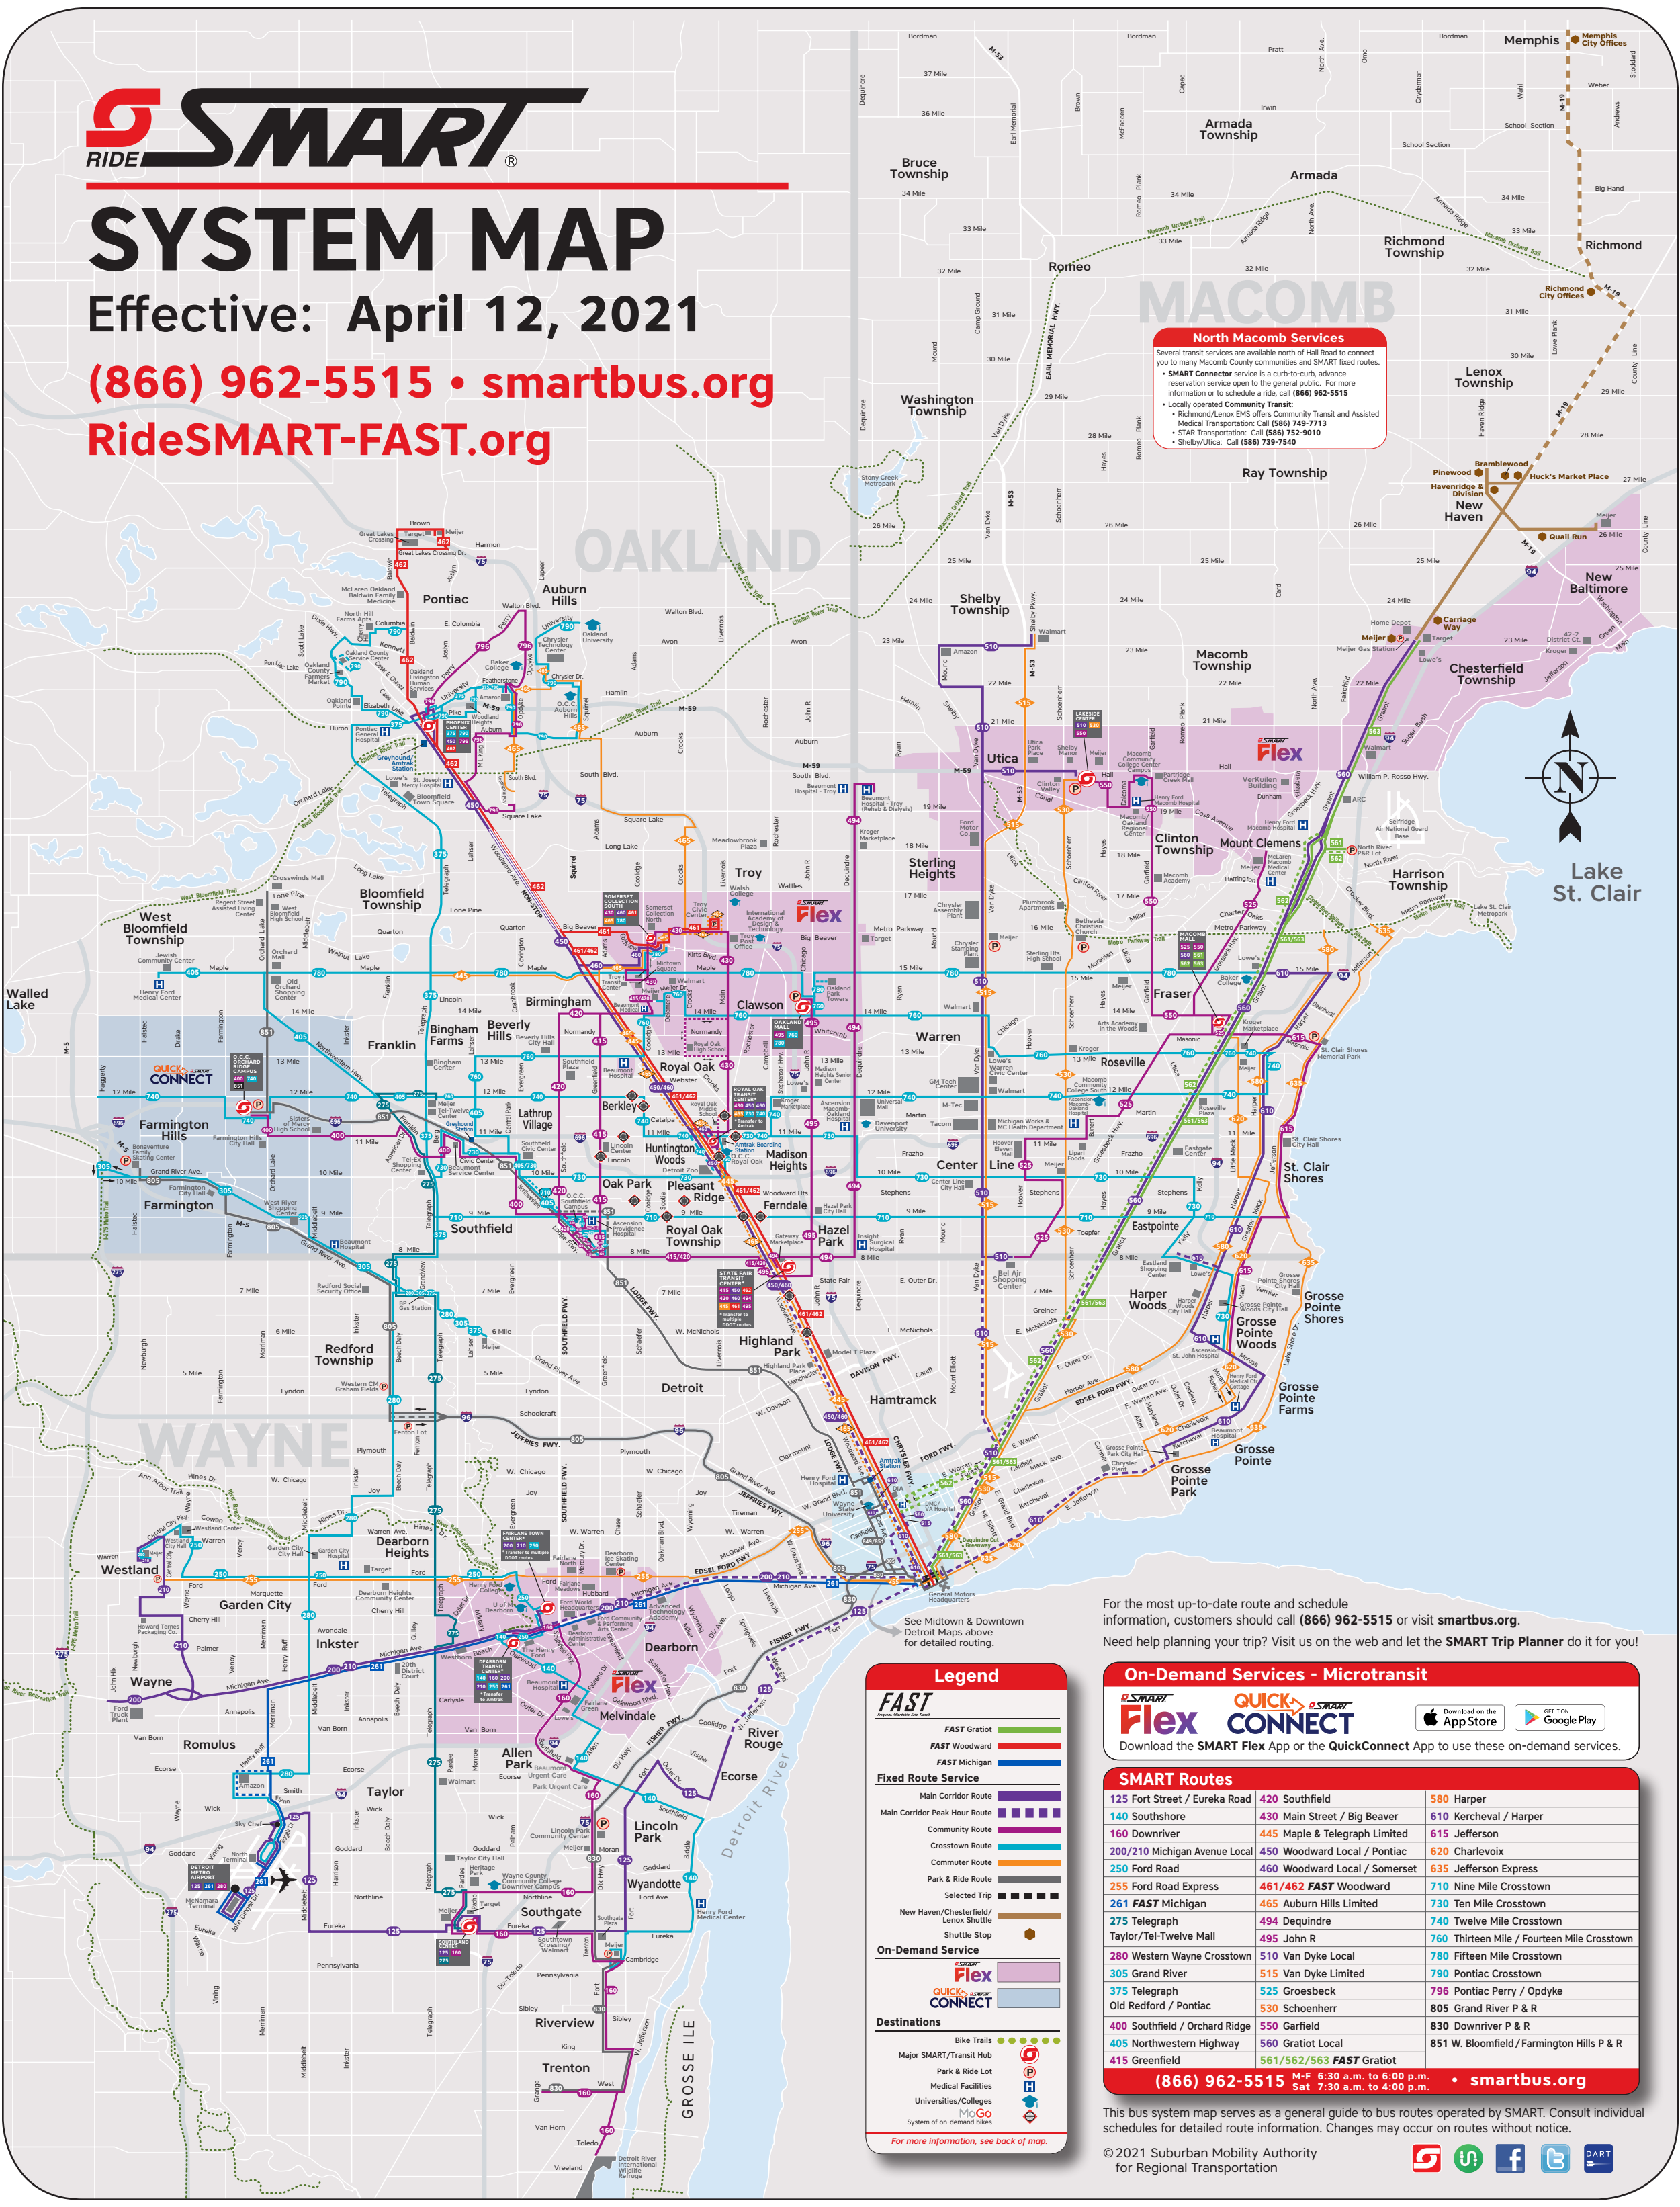

SYSTEM MAP

Effective: April 12, 2021

(866) 962-5515 • smartbus.org

RideSMART-FAST.org

For the most up-to-date route and schedule information, customers should call (866) 962-5515 or visit smartbus.org.
Need help planning your trip? Visit us on the web and let the SMART Trip Planner do it for you!

Legend

FAST
FAST Gratiot
FAST Woodward
FAST Michigan

Fixed Route Service
Main Corridor Route
Main Corridor Peak Hour Route
Community Route
Crosstown Route
Commuter Route
Park & Ride Route
Selected Trip
New Haven/Chesterfield/Lenox Shuttle
Shuttle Stop

On-Demand Service
Flex
QUICK CONNECT

Destinations
Bike Trails
Major SMART/Transit Hub
Park & Ride Lot
Medical Facilities
Universities/Colleges
MoGo System of on-demand bikes

For more information, see back of map.

On-Demand Services - Microtransit

Download the SMART Flex App or the QuickConnect App to use these on-demand services.

Download on the App Store | GET IT ON Google Play

SMART Routes

125 Fort Street / Eureka Road	420 Southfield	580 Harper
140 Southshore	430 Main Street / Big Beaver	610 Kercheval / Harper
160 Downriver	445 Maple & Telegraph Limited	615 Jefferson
200/210 Michigan Avenue Local	450 Woodward Local / Pontiac	620 Charlevoix
250 Ford Road	460 Woodward Local / Somerset	635 Jefferson Express
255 Ford Road Express	461/462 FAST Woodward	710 Nine Mile Crosstown
261 FAST Michigan	465 Auburn Hills Limited	730 Ten Mile Crosstown
275 Telegraph	494 Dequindre	740 Twelve Mile Crosstown
Taylor/Tel-Twelve Mall	495 John R	760 Thirteen Mile / Fourteen Mile Crosstown
280 Western Wayne Crosstown	510 Van Dyke Local	780 Fifteen Mile Crosstown
305 Grand River	515 Van Dyke Limited	790 Pontiac Crosstown
375 Telegraph	525 Groesbeck	796 Pontiac / Opdyke
Old Redford / Pontiac	530 Schoenherr	805 Grand River P & R
400 Southfield / Orchard Ridge	550 Garfield	830 Downriver P & R
405 Northwestern Highway	560 Gratiot Local	851 W. Bloomfield / Farmington Hills P & R
415 Greenfield	561/562/563 FAST Gratiot	

(866) 962-5515 M-F 6:30 a.m. to 6:00 p.m. Sat 7:30 a.m. to 4:00 p.m. • smartbus.org