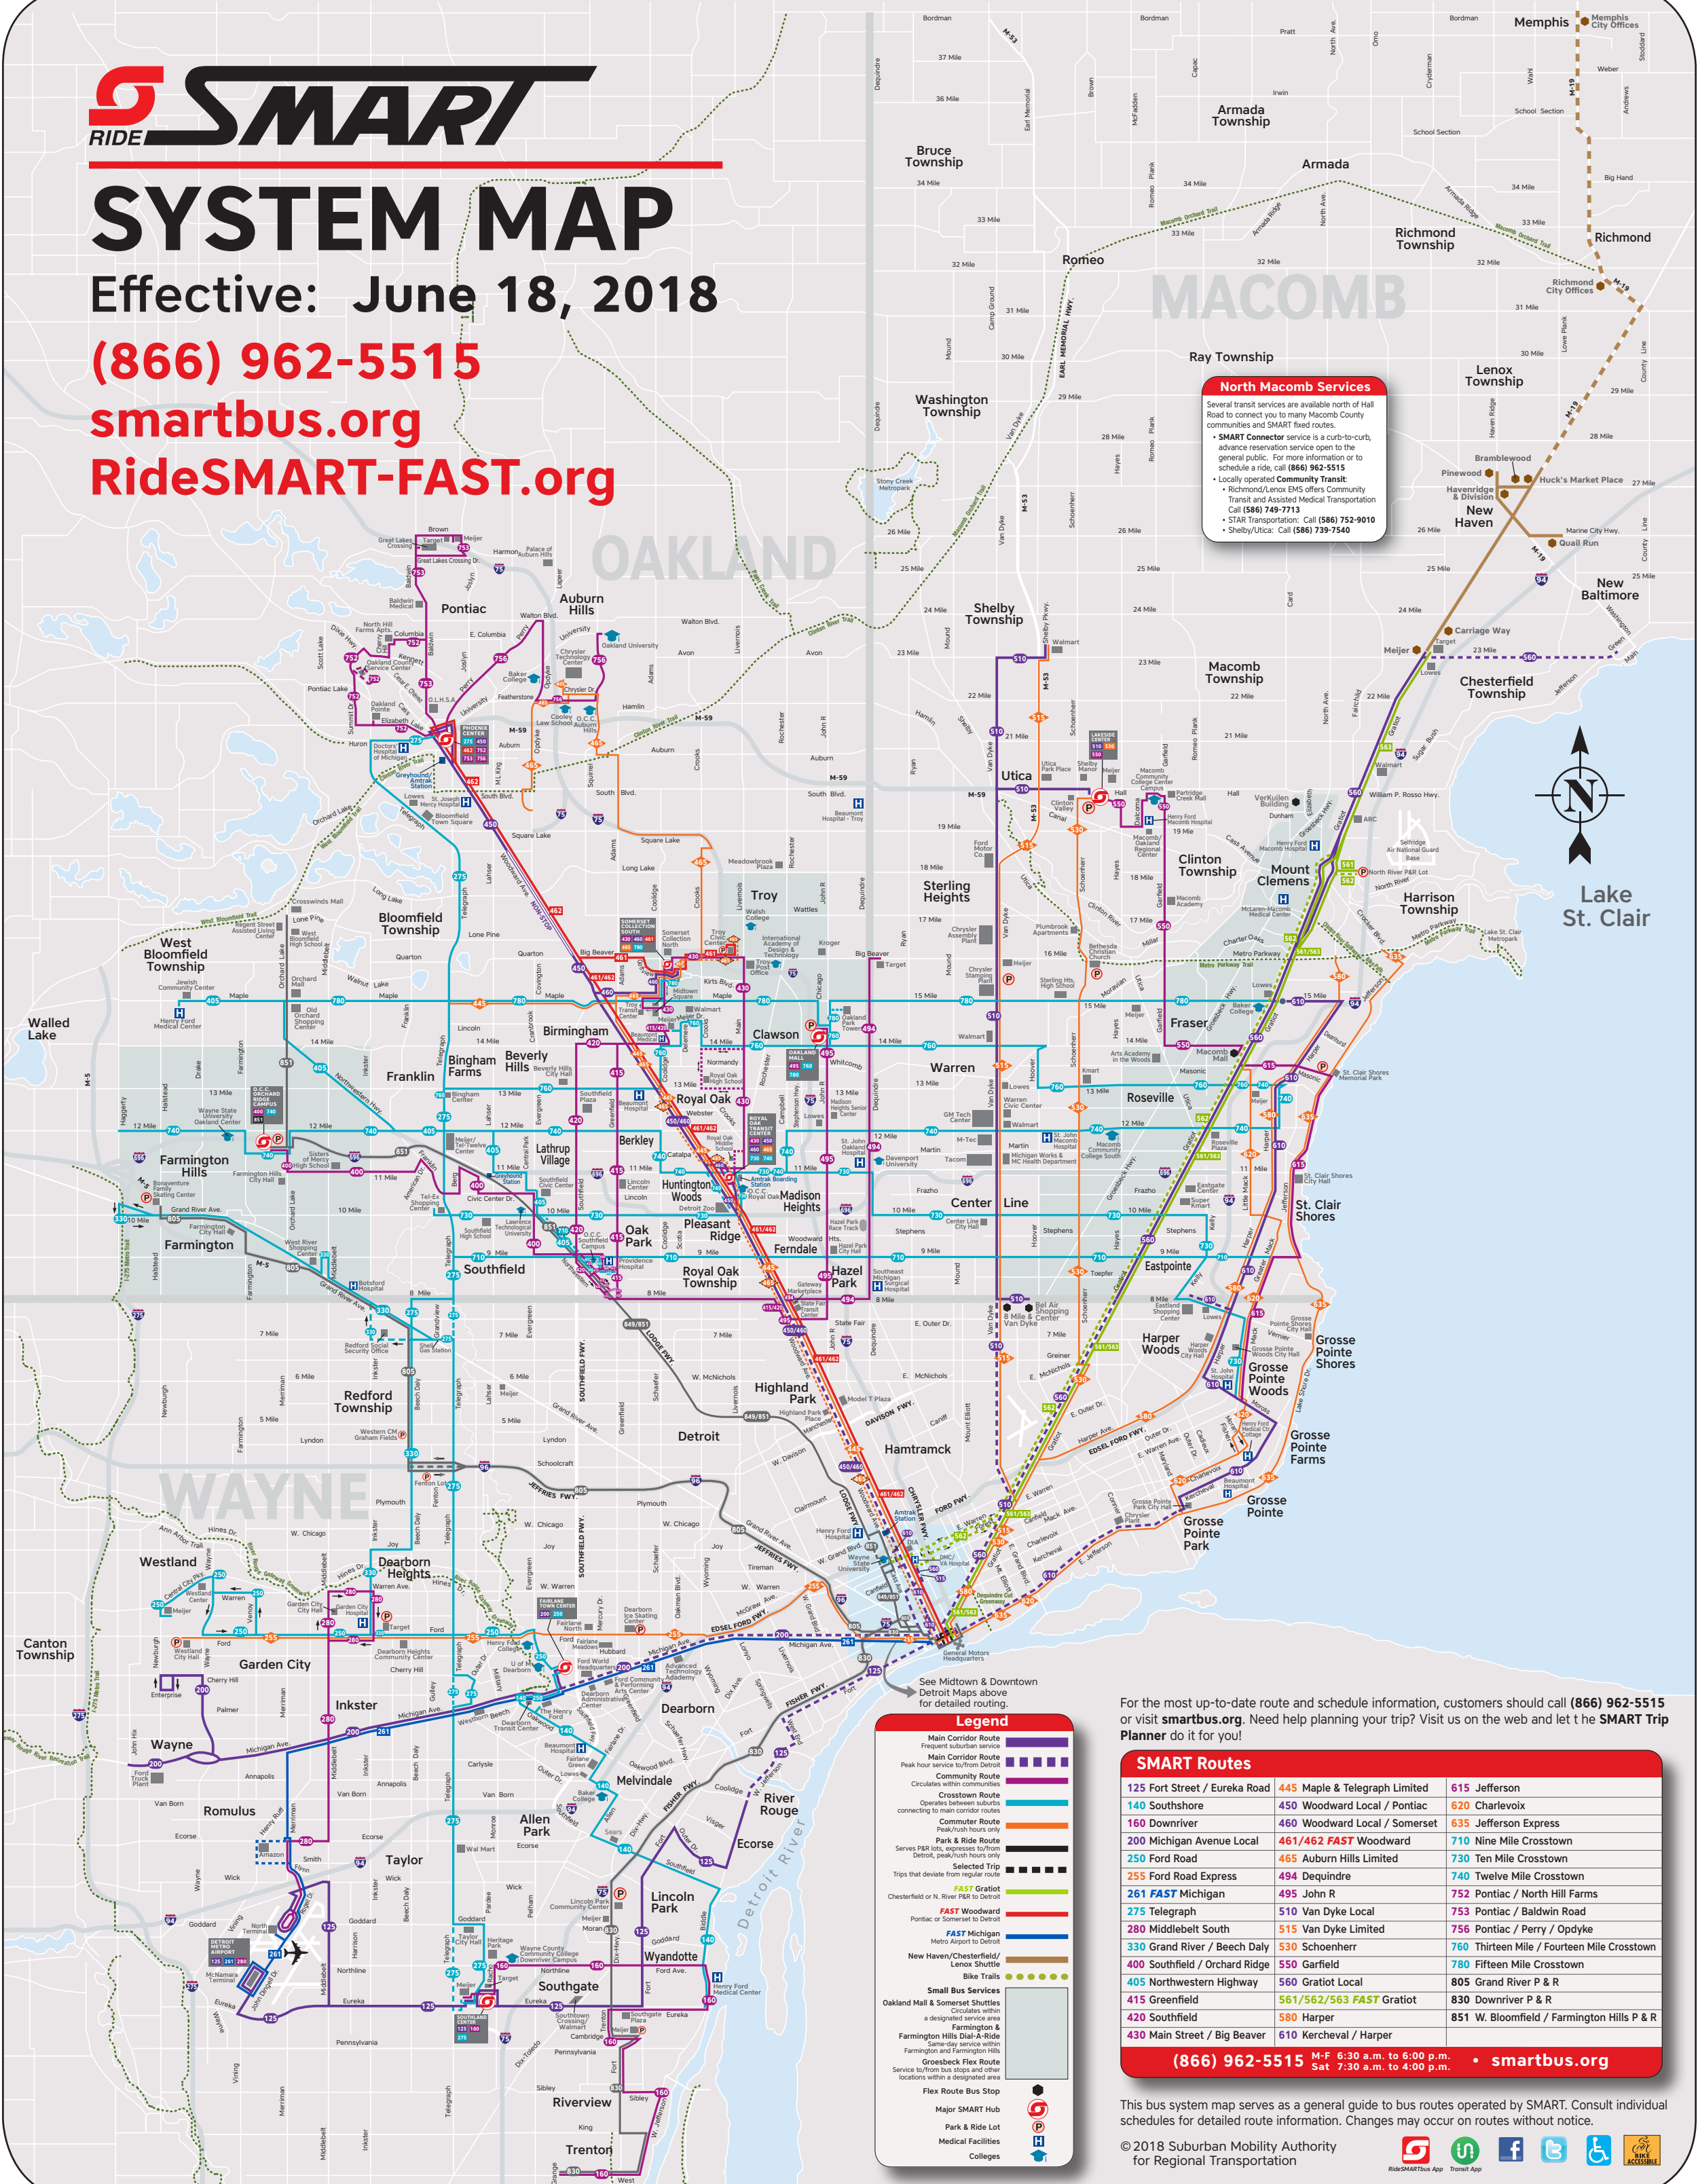

SYSTEM MAP

Effective: June 18, 2018

(866) 962-5515

smartbus.org

RideSMART-FAST.org

Lake St. Clair

Legend

- Main Corridor Route
- Community Route
- Cross-town Route
- Park & Ride Route
- Selected Trips
- FAST Gratiot
- FAST Woodward
- FAST Michigan
- New Haven/Chesterfield/Lenox Shuttle
- Bike Trails
- Small Bus Services
- Flex Route Bus Stop
- Major SMART Hub
- Park & Ride Lot
- Medical Facilities
- Colleges

For the most up-to-date route and schedule information, customers should call (866) 962-5515 or visit smartbus.org. Need help planning your trip? Visit us on the web and let the SMART Trip Planner do it for you!

SMART Routes		
125 Fort Street / Eureka Road	445 Maple & Telegraph Limited	615 Jefferson
140 Southshore	450 Woodward Local / Pontiac	620 Charlevoix
160 Downriver	460 Woodward Local / Somerset	635 Jefferson Express
200 Michigan Avenue Local	461/462 FAST Woodward	710 Nine Mile Crosstown
250 Ford Road	465 Auburn Hills Limited	730 Ten Mile Crosstown
255 Ford Road Express	494 Dequindre	740 Twelve Mile Crosstown
261 FAST Michigan	495 John R	752 Pontiac / North Hill Farms
275 Telegraph	510 Van Dyke Local	753 Pontiac / Baldwin Road
280 Middlebelt South	515 Van Dyke Limited	756 Pontiac / Perry / Opdyke
330 Grand River / Beech Daly	530 Schoenherr	760 Thirteen Mile / Fourteen Mile Crosstown
400 Southfield / Orchard Ridge	550 Garfield	780 Fifteen Mile Crosstown
405 Northwestern Highway	560 Gratiot Local	805 Grand River P & R
415 Greenfield	561/562/563 FAST Gratiot	830 Downriver P & R
420 Southfield	580 Harper	851 W. Bloomfield / Farmington Hills P & R
430 Main Street / Big Beaver	610 Kercheval / Harper	

(866) 962-5515 M-F 6:30 a.m. to 6:00 p.m. Sat 7:30 a.m. to 4:00 p.m. • smartbus.org

This bus system map serves as a general guide to bus routes operated by SMART. Consult individual schedules for detailed route information. Changes may occur on routes without notice.