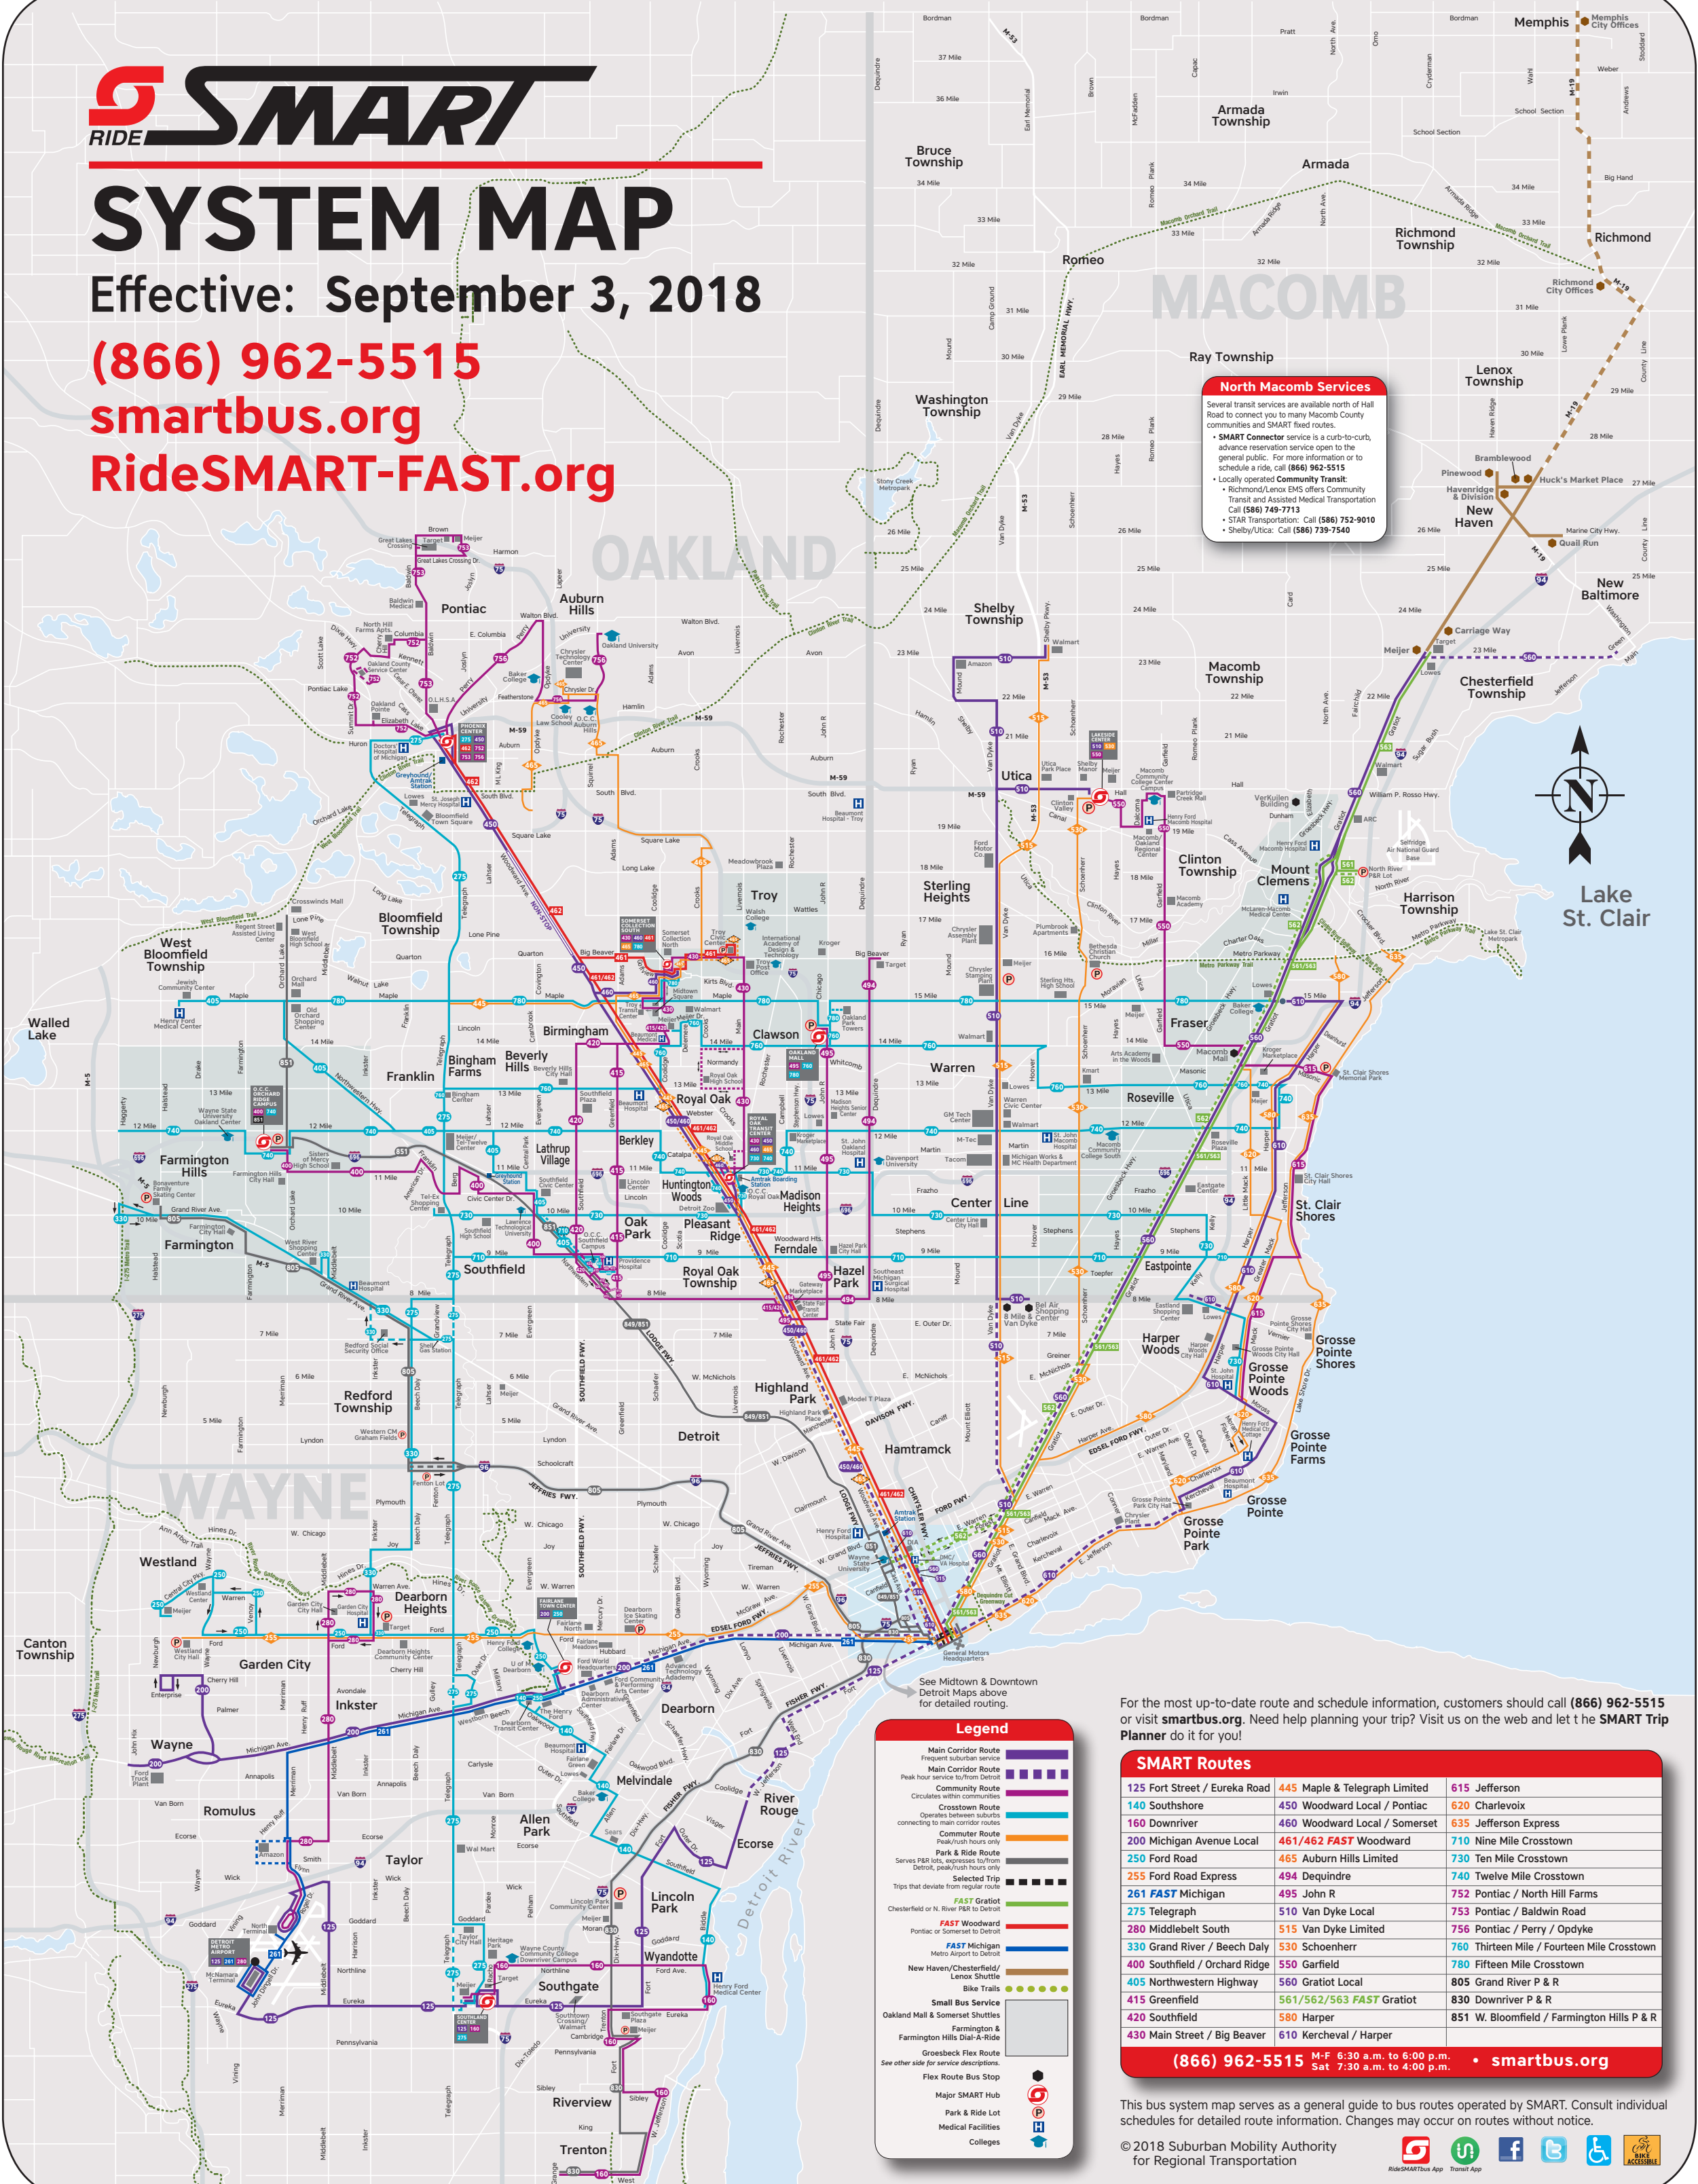

SYSTEM MAP

Effective: September 3, 2018

(866) 962-5515
smartbus.org
RideSMART-FAST.org

For the most up-to-date route and schedule information, customers should call (866) 962-5515 or visit smartbus.org. Need help planning your trip? Visit us on the web and let the SMART Trip Planner do it for you!

Legend

- Main Corridor Route
- Frequent suburban service
- Community Route
- Cross-town Route
- Commuter Route
- Park & Ride Route
- Selected Trip
- FAST Gratiot
- FAST Woodward
- FAST Michigan
- New Haven/Chesterfield/Lenox Shuttle
- Small Bus Service
- Groesbeck Flex Route
- Flex Route Bus Stop
- Major SMART Hub
- Park & Ride Lot
- Medical Facilities
- Colleges

SMART Routes		
125 Fort Street / Eureka Road	445 Maple & Telegraph Limited	615 Jefferson
140 Southshore	450 Woodward Local / Pontiac	620 Charlevoix
160 Downriver	460 Woodward Local / Somerset	635 Jefferson Express
200 Michigan Avenue Local	461/462 FAST Woodward	710 Nine Mile Crosstown
250 Ford Road	465 Auburn Hills Limited	730 Ten Mile Crosstown
255 Ford Road Express	494 Dequindre	740 Twelve Mile Crosstown
261 FAST Michigan	495 John R	752 Pontiac / North Hill Farms
275 Telegraph	510 Van Dyke Local	753 Pontiac / Baldwin Road
280 Middlebelt South	515 Van Dyke Limited	756 Pontiac / Perry / Opdyke
330 Grand River / Beech Daly	530 Schoenherr	760 Thirteen Mile / Fourteen Mile Crosstown
400 Southfield / Orchard Ridge	550 Garfield	780 Fifteen Mile Crosstown
405 Northwestern Highway	560 Gratiot Local	805 Grand River P & R
415 Greenfield	561/562/563 FAST Gratiot	830 Downriver P & R
420 Southfield	580 Harper	851 W. Bloomfield / Farmington Hills P & R
430 Main Street / Big Beaver	610 Kercheval / Harper	

(866) 962-5515 M-F 6:30 a.m. to 6:00 p.m. Sat 7:30 a.m. to 4:00 p.m. • smartbus.org

This bus system map serves as a general guide to bus routes operated by SMART. Consult individual schedules for detailed route information. Changes may occur on routes without notice.