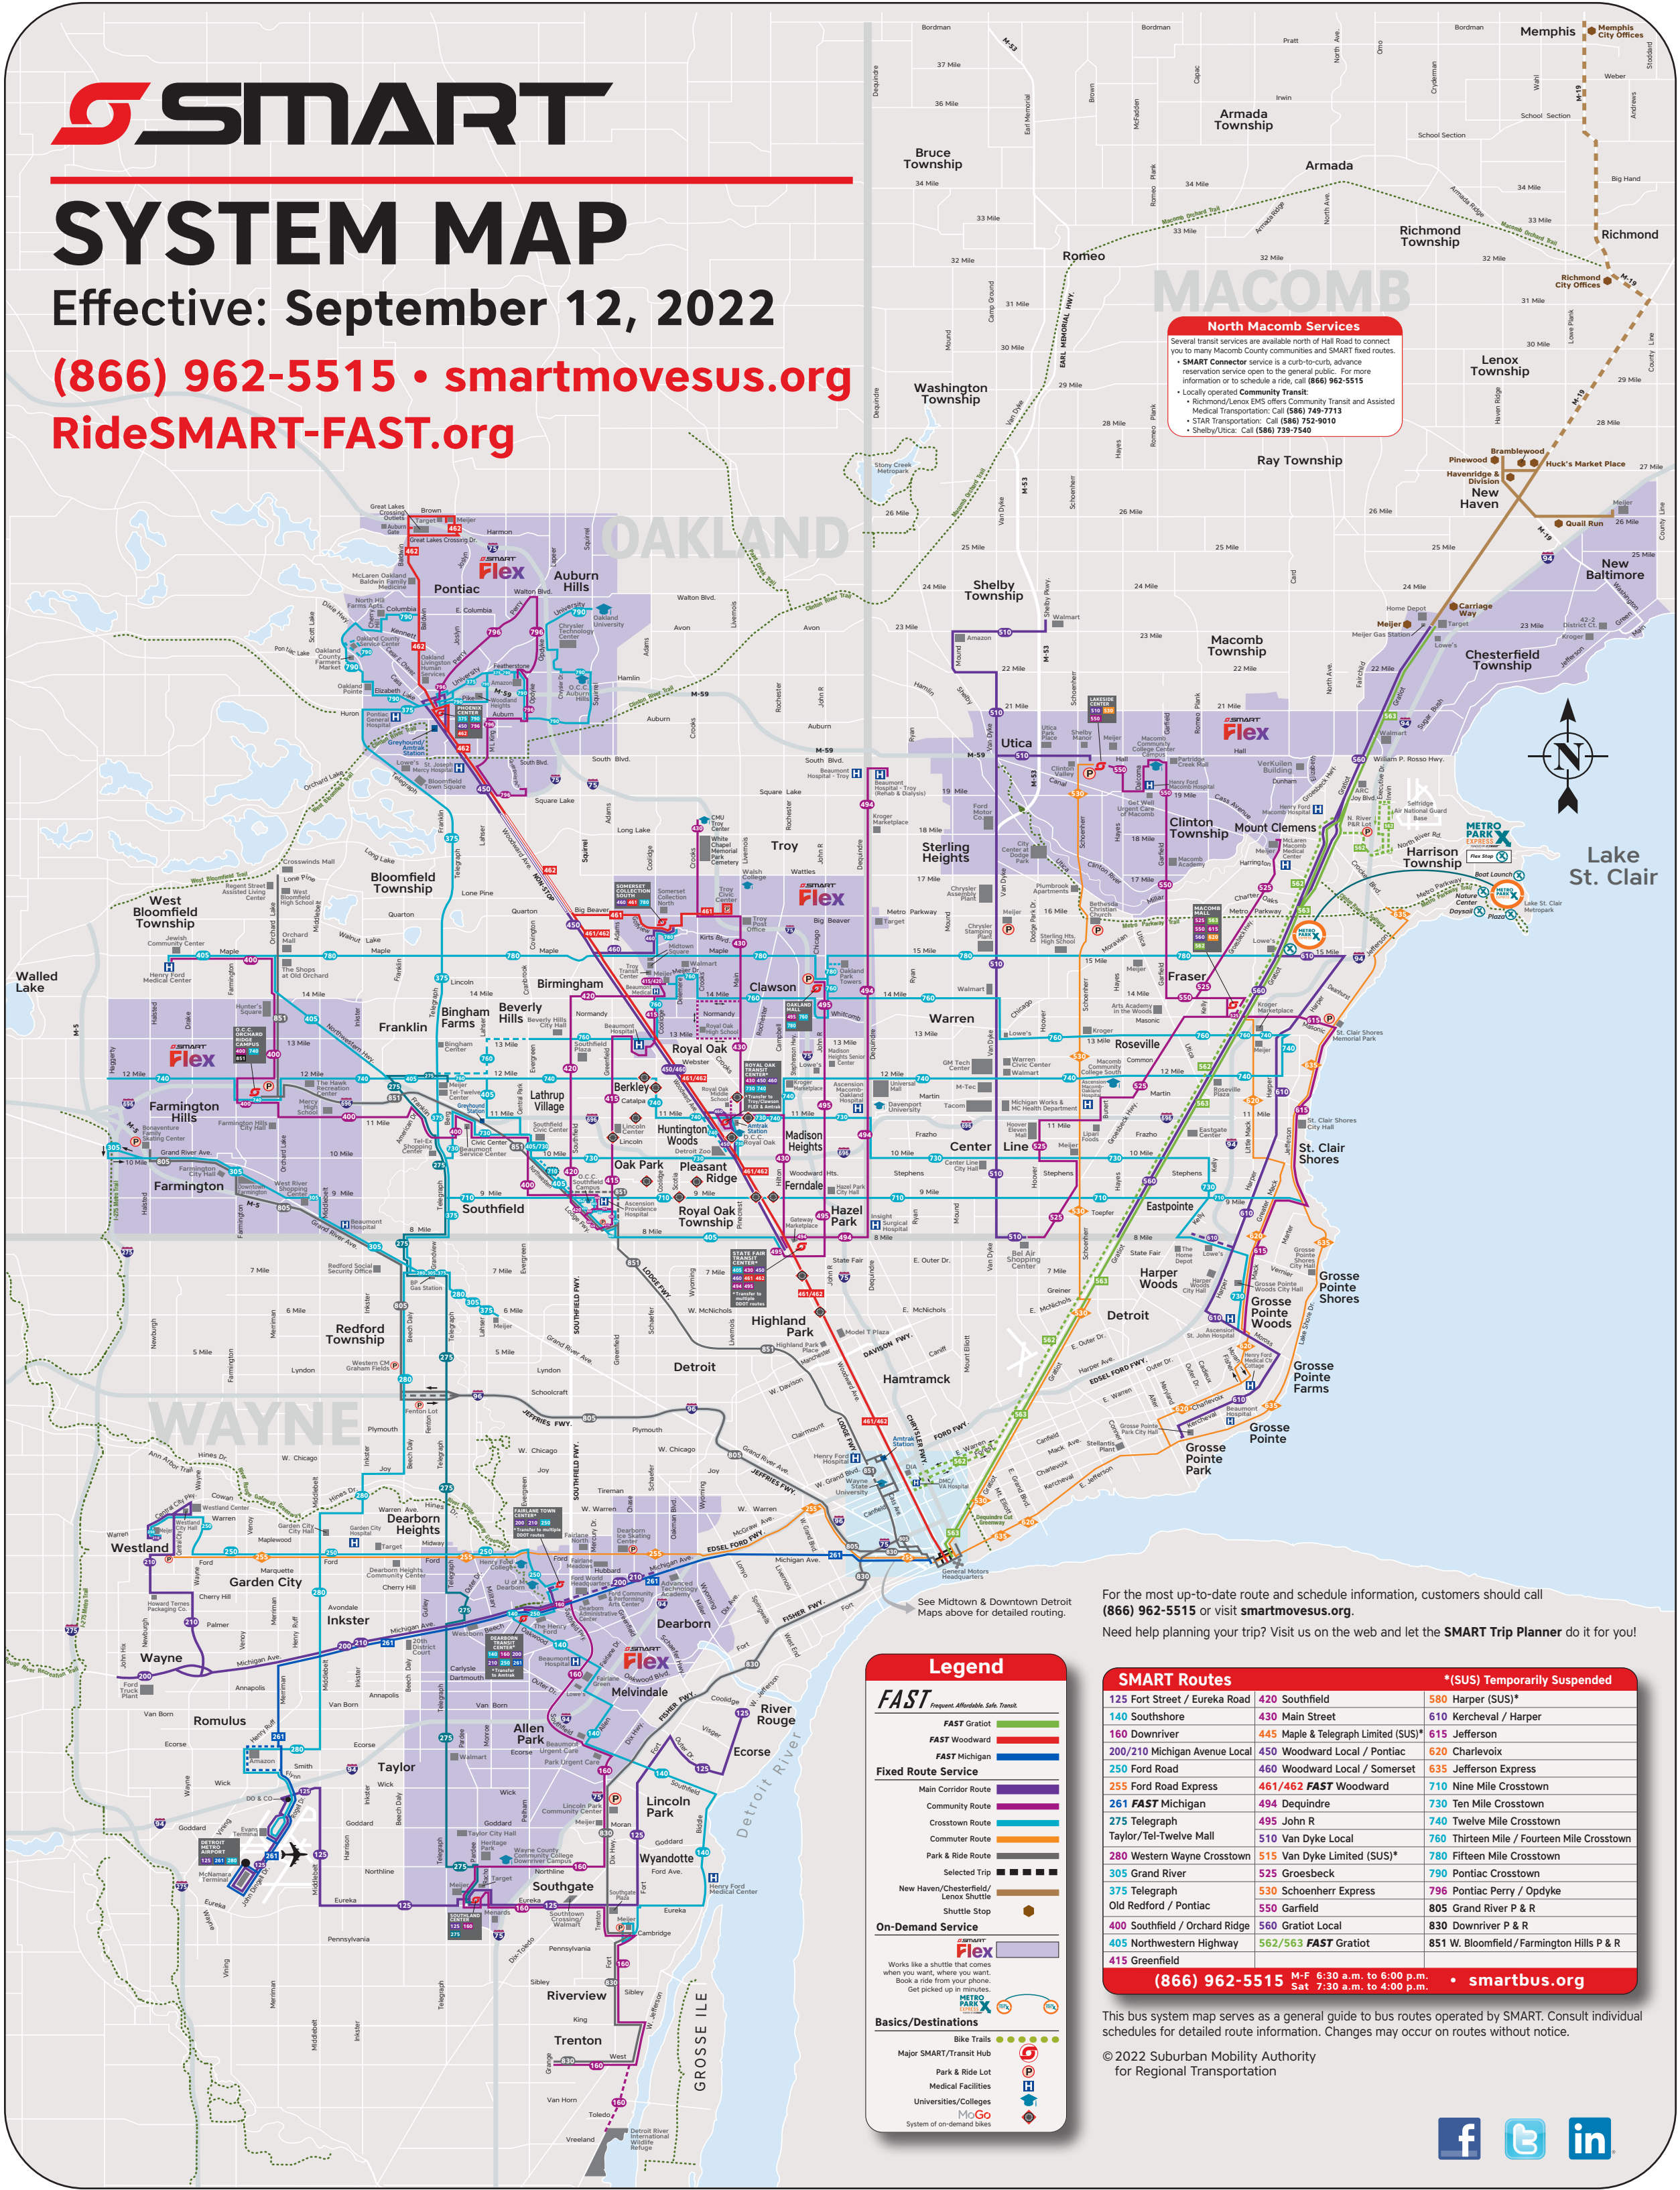

SYSTEM MAP

Effective: September 12, 2022

(866) 962-5515 • smartmovesus.org
RideSMART-FAST.org

Legend

FAST
Frequent, Affordable, Safe, Transit

- FAST Gratiot
- FAST Woodward
- FAST Michigan
- FAST Woodward Local / Somerset
- FAST Ford Road
- FAST Ford Road Express
- FAST Michigan
- FAST Grand River
- FAST Grosse Pointe
- FAST Greenfield

Fixed Route Service

- Main Corridor Route
- Community Route
- Crosstown Route
- Commuter Route
- Park & Ride Route
- Selected Trip
- New Haven/Chesterfield/Lenox Shuttle
- Shuttle Stop

On-Demand Service

- **SMART Flex**
  Works like a shuttle that comes when you want, where you want. Book a ride from your phone. Get picked up in minutes.
- **METRO PARK X**

Basics/Destinations

- Bike Trails
- Major SMART/Transit Hub
- Park & Ride Lot
- Medical Facilities
- Universities/Colleges
- MoGo System of on-demand bikes

For the most up-to-date route and schedule information, customers should call (866) 962-5515 or visit smartmovesus.org.
Need help planning your trip? Visit us on the web and let the SMART Trip Planner do it for you!

SMART Routes		* (SUS) Temporarily Suspended
125 Fort Street / Eureka Road	420 Southfield	580 Harper (SUS)*
140 Southshore	430 Main Street	610 Kercheval / Harper
160 Downriver	445 Maple & Telegraph Limited (SUS)*	615 Jefferson
200/210 Michigan Avenue Local	450 Woodward Local / Pontiac	620 Charlevoix
250 Ford Road	460 Woodward Local / Somerset	635 Jefferson Express
255 Ford Road Express	461/462 FAST Woodward	710 Nine Mile Crosstown
261 FAST Michigan	494 Dequindre	730 Ten Mile Crosstown
275 Telegraph	495 John R	740 Twelve Mile Crosstown
Taylor/Tel-Twelve Mall	510 Van Dyke Local	760 Thirteen Mile / Fourteen Mile Crosstown
280 Western Wayne Crosstown	515 Van Dyke Limited (SUS)*	780 Fifteen Mile Crosstown
305 Grand River	525 Groesbeck	790 Pontiac Crosstown
375 Telegraph	530 Schoenherr Express	796 Pontiac Perry / Opdyke
Old Redford / Pontiac	550 Garfield	805 Grand River P & R
400 Southfield / Orchard Ridge	560 Gratiot Local	830 Downriver P & R
405 Northwestern Highway	562/563 FAST Gratiot	851 W. Bloomfield / Farmington Hills P & R
415 Greenfield		

(866) 962-5515 M-F 6:30 a.m. to 6:00 p.m.
Sat 7:30 a.m. to 4:00 p.m. • smartbus.org

This bus system map serves as a general guide to bus routes operated by SMART. Consult individual schedules for detailed route information. Changes may occur on routes without notice.
© 2022 Suburban Mobility Authority for Regional Transportation