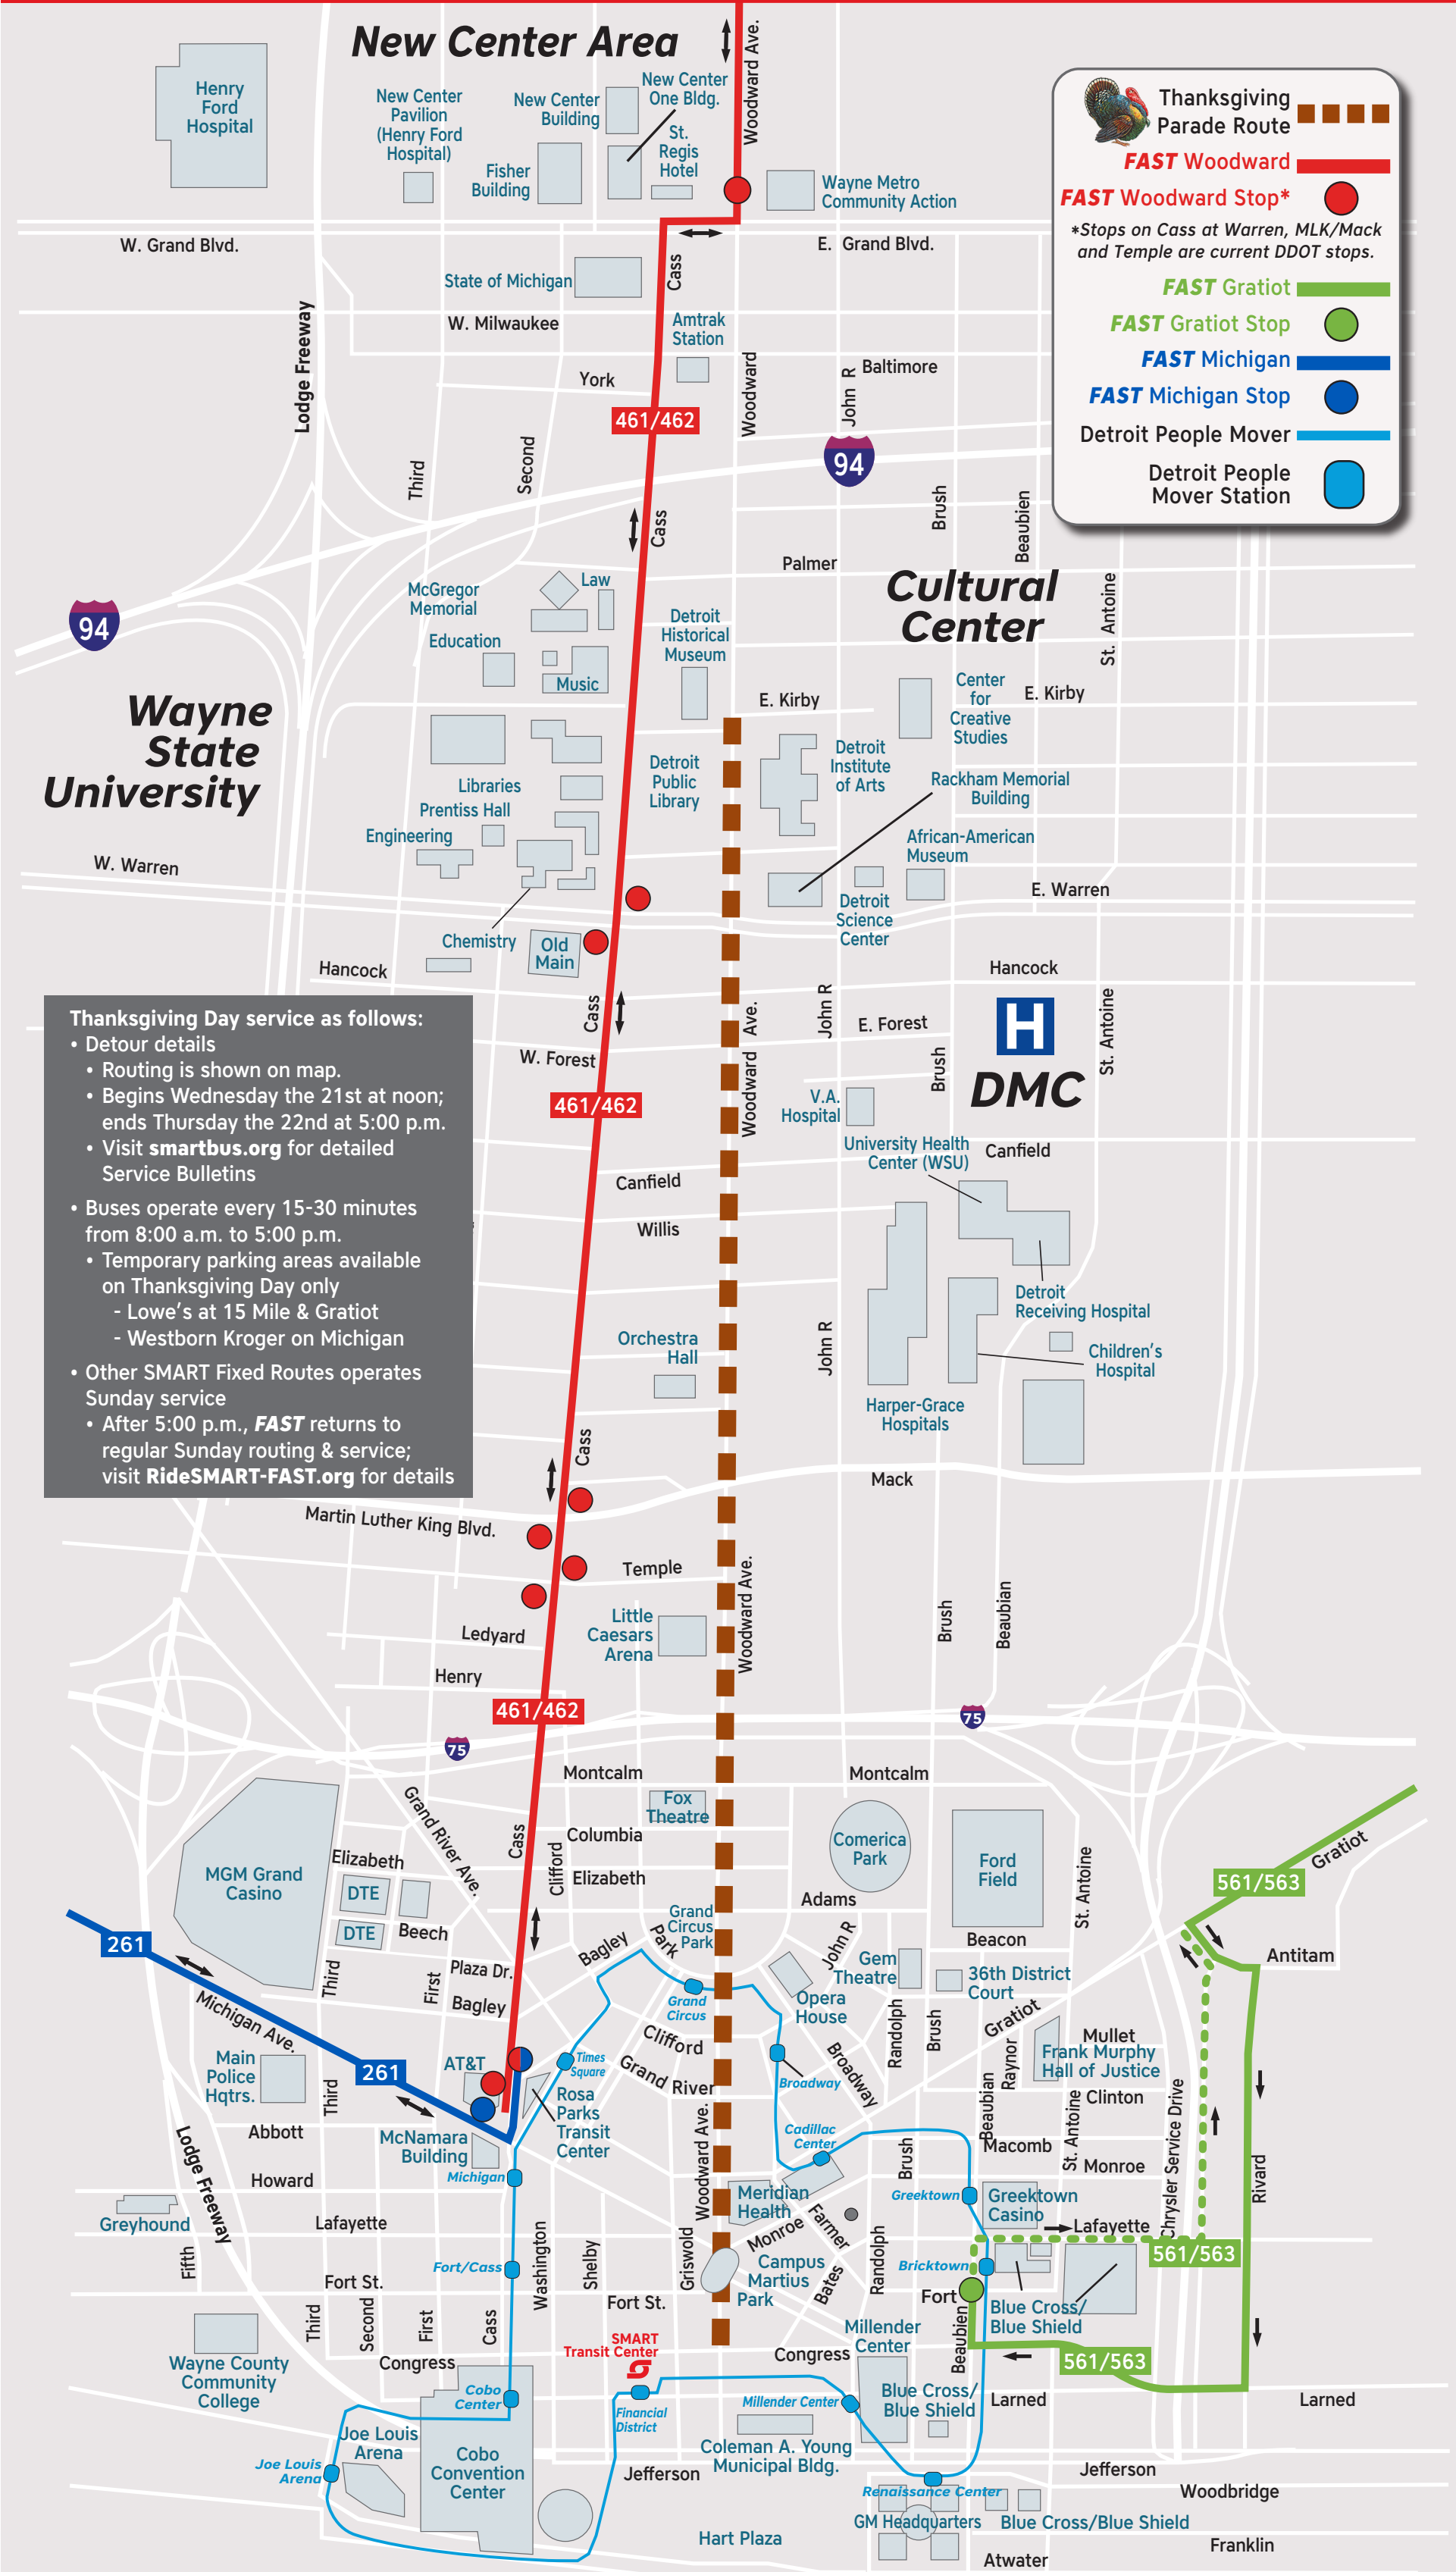

# 2018 Thanksgiving Day Service

**Thanksgiving Day service as follows:**

- Detour details
- Routing is shown on map.
- Begins Wednesday the 21st at noon; ends Thursday the 22nd at 5:00 p.m.
- Visit [smartbus.org](http://smartbus.org) for detailed Service Bulletins
- Buses operate every 15-30 minutes from 8:00 a.m. to 5:00 p.m.
- Temporary parking areas available on Thanksgiving Day only
  - Lowe's at 15 Mile & Gratiot
  - Westborn Kroger on Michigan
- Other SMART Fixed Routes operates Sunday service
  - After 5:00 p.m., **FAST** returns to regular Sunday routing & service; visit [RideSMART-FAST.org](http://RideSMART-FAST.org) for details